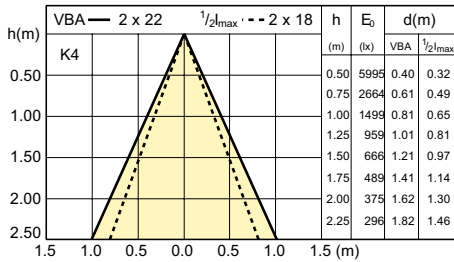

Beam Diagrams

LDBE_HALUMR_35W_36D-Beam diagram