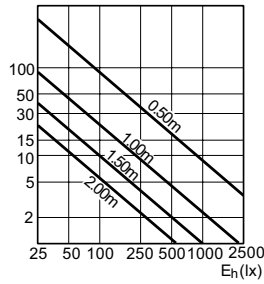

Accent Diagrams