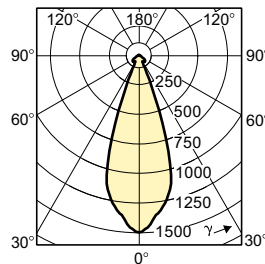

Luminaire Design Requirements

Bulb Temperature (Max) 250 °C

Light Technical

Beam Angle (Nom) 36 °
Correlated Color Temperature (Nom) 3000 K
Color Rendering Index (Nom) 100
Llmf At End Of Nominal Lifetime (Min) 80 %
Rated Beam Angle 36 °

Mechanical and Housing

Bulb Finish Clear
Bulb Shape MR16

Approval and Application

Order Code	Full Product Name	Energy Consumption kWh/1000 h
924057317101	Brilliantline Alu 35W GU5.3 12V MR16 36D 1CT/10X5F	37 kWh
924057417101	Brilliantline Alu 50W GU5.3 12V MR16 36D 1CT/10X5F	53 kWh

Operating and Electrical

Order Code	Full Product Name	Lamp Current (Nom)	Power (Rated) (Nom)
924057317101	Brilliantline Alu 35W GU5.3 12V MR16 36D 1CT/10X5F	3.00 A	35.0 W

Order Code	Full Product Name	Lamp Current (Nom)	Power (Rated) (Nom)
924057417101	Brilliantline Alu 50W GU5.3 12V MR16 36D 1CT/10X5F	4.25 A	50.0 W

General Information

Order Code	Full Product Name	Philips Code
924057317101	Brilliantline Alu 35W GU5.3 12V MR16 36D 1CT/10X5F	14716

Order Code	Full Product Name	Philips Code
924057417101	Brilliantline Alu 50W GU5.3 12V MR16 36D 1CT/10X5F	14717

Light Technical

Order Code	Full Product Name	Luminous Flux (Rated) (Nom)	Luminous Intensity (Max)
924057317101	Brilliantline Alu 35W GU5.3 12V MR16 36D 1CT/10X5F	460 lm	1500 cd
924057417101	Brilliantline Alu 50W GU5.3 12V MR16 36D 1CT/10X5F	780 lm	2100 cd