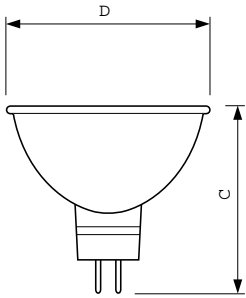

Application

- Spot accent lighting to create the right ambiance in hotels, restaurants and shops

Brilliantline Alu

Versions

GU5.3, MR16

Dimensional drawing

Product	D (max)	C (max)
Brilliantline Alu 50W GU5.3 12V MR16 36D 1CT/10X5F	51 mm	46 mm
Brilliantline Alu 35W GU5.3 12V MR16 36D 1CT/10X5F	51 mm	46 mm