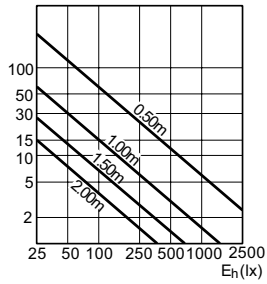

Accent Diagrams