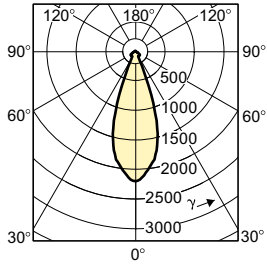

Brilliantline Alu