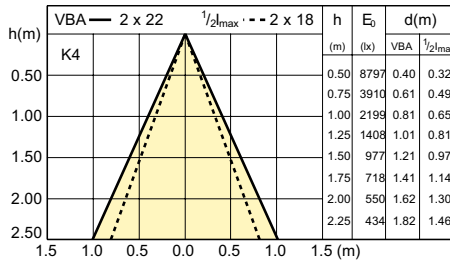

Beam Diagrams

LDBE_HALUMR_50W_36D-Beam diagram