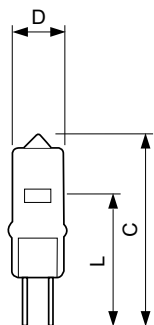

应用

- General lighting in shops, restaurants, hotels, galleries, exhibitions and museums. Ideal for use in small, decorative luminaires

Capsuleline 迷你燈管

Versions

二维绘图

Product	D (max)	L	C (max)
Capsuleline 50W GY6.35 12V CL 2000h 1CT/10X10F	12 mm	30 mm	44 mm