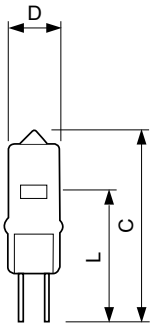

Product	D (max)	L	C (max)
Capsuleline 20W G4 12V CL 2000h 1CT/10X10F	10 mm	22 mm	33 mm