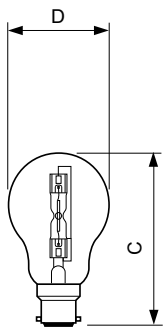

Halogen Classic A-shape

Versions

Dimensional drawing

Product	D (max)	C (max)
Halogen Classic 70W B22 230V A55 CL 1CT/5Fx2	56 mm	95.5 mm

Product	D (max)	C (max)
Halogen Classic 42W B22 230V A55 CL 1CT/5Fx2	56 mm	95.5 mm