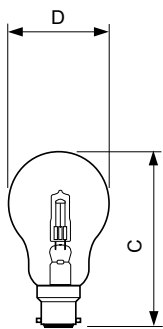

Halogen Classic A-shape

Versions

Dimensional drawing

Product	D (max)	C (max)
Halogen Classic 70W B22 230V A55 CL 1CT/5Fx2	56 mm	95.5 mm

Product	D (max)	C (max)
Halogen Classic 42W B22 230V A55 CL 1CT/5Fx2	56 mm	95.5 mm