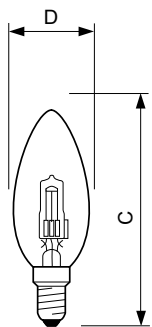

Halogen Classic Candle B35

Versions

Dimensional drawing

Product	D (max)	C (max)
ClassicHalogen28W E14 240V B35 CL 1CT/15	36 mm	99.2 mm