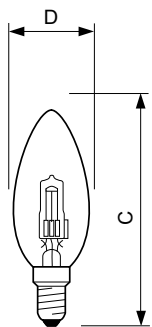

### Dimensional drawing

Product	D (max)	C (max)
Halogen Classic 42W E14 230V B35 1CT/15 SRP	36 mm	99.2 mm