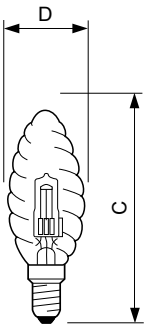

Halogen Classic Twisted Candle B35

Versions

E14, BW35, Clear

Dimensional drawing

Product	D (max)	C (max)
EcoClassic 42W E14 230V BW35 CL 1CT/15	36 mm	99.2 mm