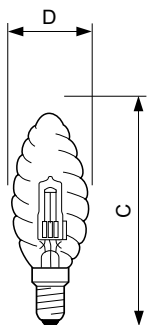

Versions

Desenho dimensional

Product	D (max)	C (max)
Halogen Classic 28W E14 230V BW35 1CT/15 SRP	36 mm	99.2 mm