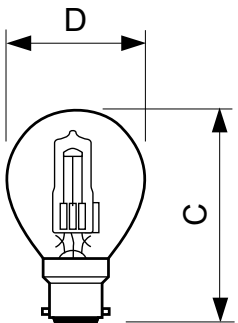

Halogen Classic P45

Versions

E27, P45, Clear

E14, P45, Clear

B22, P45, Clear

Dimensional drawing

Product	D (max)	C (max)
Halogen Classic 28W E14 230V P45 1CT/15 SRP	46 mm	80 mm
EcoClassic 42W E14 230V P45 CL 1CT/15	46 mm	80 mm
EcoClassic30 28W E14 230V P45 CL 1CT/20	46 mm	80 mm

Product	D (max)	C (max)
EcoClassic 42W E27 230V P45 CL 1CT/15	46 mm	74 mm
Halogen Classic 28W E27 230V P45 1CT/15 SRP	46 mm	74 mm

Product	D (max)	C (max)
EcoClassic 28W B22 240V P45 1CT/15 SRP	46 mm	72.5 mm
ClassicHalo 30 28W B22 240V P45 CL 2PF	46 mm	72.5 mm