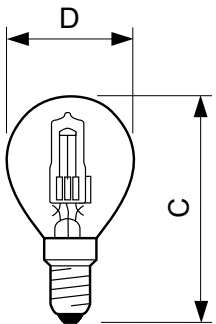

Halogen Classic P45

Versions

E27, P45, Clear

E14, P45, Clear

B22, P45, Clear

Dimensional drawing

Product	D (max)	C (max)
Halogen Classic 28W E14 230V P45 1CT/15 SRP	46 mm	80 mm
EcoClassic 42W E14 230V P45 CL 1CT/15	46 mm	80 mm
EcoClassic30 28W E14 230V P45 CL 1CT/20	46 mm	80 mm

Product	D (max)	C (max)
EcoClassic 42W E27 230V P45 CL 1CT/15	46 mm	74 mm
Halogen Classic 28W E27 230V P45 1CT/15 SRP	46 mm	74 mm

Product	D (max)	C (max)
EcoClassic 28W B22 240V P45 1CT/15 SRP	46 mm	72.5 mm
ClassicHalo 30 28W B22 240V P45 CL 2PF	46 mm	72.5 mm