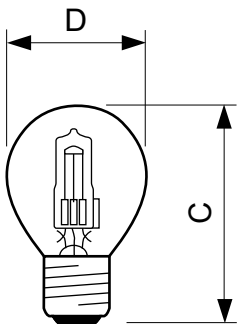

Halogen Classic P45

Versions

E27, P45, Clear

E14, P45, Clear

B22, P45, Clear

Dimensional drawing

Product	D (max)	C (max)
Halogen Classic 28W E14 230V P45 1CT/15 SRP	46 mm	80 mm
EcoClassic 42W E14 230V P45 CL 1CT/15	46 mm	80 mm
EcoClassic30 28W E14 230V P45 CL 1CT/20	46 mm	80 mm