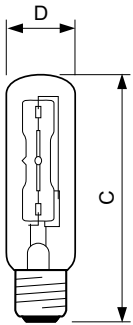

Halogen Classic T32

Versions

Dimensional drawing

Product	D (max)	C (max)
Halogen Classic 105W E27 230V T32 CL 1CT/10	33 mm	106 mm