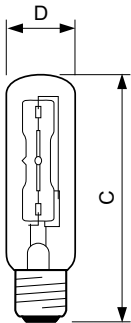

Versions

Desenho dimensional

Product	D (max)	C (max)
Halogen Classic 70W E27 230V T32 CL 1CT/10	33 mm	106 mm