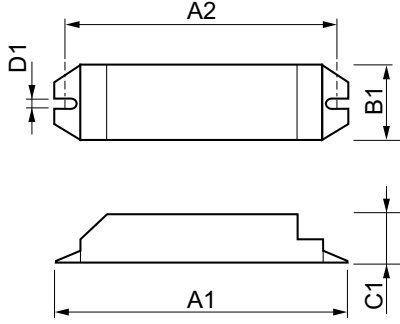

HF-Essential for TL5/TL-D

Boyutlu çizim

Product	D1	C1	A1	A2	B1
HF-E 136 TL-D 220-240 50/60Hz	4,2 mm	28,0 mm	150,0 mm	136,0 mm	40,0 mm
HF-E 236 TL-D 220-240 50/60Hz	4,2 mm	30,0 mm	211,0 mm	197,0 mm	40,0 mm
HF-E 418 TL-D 220-240 50/60Hz	4,2 mm	30,0 mm	211,0 mm	197,0 mm	40,0 mm