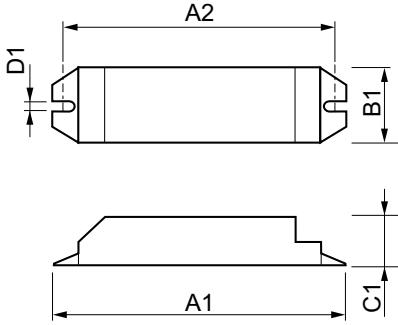

HF-Essential for TL5/TL-D

Versions

Boyutlu çizim

Product	D1	C1	A1	A2	B1
HF-E 118 TL-D 220-240 50/60Hz	4,2 mm	28,0 mm	150,0 mm	136,0 mm	40,0 mm
HF-E 136 TL-D 220-240 50/60Hz	4,2 mm	28,0 mm	150,0 mm	136,0 mm	40,0 mm
HF-E 236 TL-D 220-240 50/60Hz	4,2 mm	30,0 mm	211,0 mm	197,0 mm	40,0 mm
HF-E 418 TL-D 220-240 50/60Hz	4,2 mm	30,0 mm	211,0 mm	197,0 mm	40,0 mm