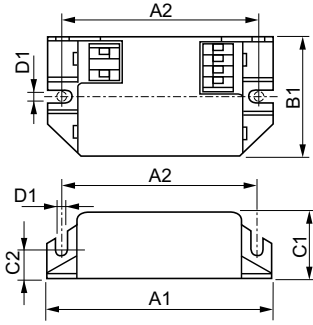

## Boyutlu çizim

Product	D1	C1	C2	A1	A2	B1
HF-M RED 114 SH	4,2 mm	22,0	10,0	80,0	70,0	40,0
TL/TL5/PL-C/S 230-240V	mm	mm	mm	mm	mm	mm
HF-M RED 109 SH TL/PL-S 230-240V	4,4	22,0	10,0	80,0	70,0	40,0
S 230-240V	mm	mm	mm	mm	mm	mm
HF-M RED 118 SH PL-C/PL-T 230-240V	4,4	22,0	10,0	80,0	70,0	40,0
C/PL-T 230-240V	mm	mm	mm	mm	mm	mm
HF-M RED 124 SH	4,4	22,0	10,0	94,0	70,0	40,0
TL/TL5/PL-L 230-240V	mm	mm	mm	mm	mm	mm