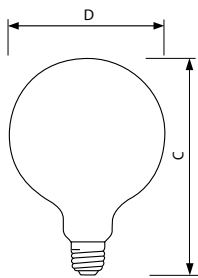

E26, G25, Clear

E26, G25, White

Dimensional drawing

Product

BC40G16-1/2C/CL/LL 120V 6/2TP

BC25G16-1/2C/CL/LL 120V

BC60G16-1/2C/CL/LL 120V 6/2TP

DuraMax Deco Globe

Dimensional drawing

Product
40G25/CL/LL 120V 4/3
40G25/CL/LL 120V 12/1 TP
40G25/W/LL 120V 4/3
40G25/W/LL 120V 12/1 TP
25G25/W/LL 120V 12/1 TP
25G25/CL/LL 120V 12/1 TP

Product
60G40/W/LL 6/1 TP
60G40/CL/LL 120V 6/1 TP