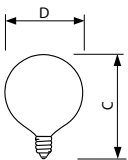

E26, G25, Clear

E26, G25, White

Dimensional drawing

Product

BC40G16-1/2C/CL/LL 120V 6/2TP

BC25G16-1/2C/CL/LL 120V

BC60G16-1/2C/CL/LL 120V 6/2TP

DuraMax Deco Globe