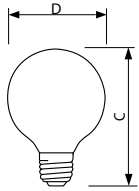

E26, G25, Clear

E26, G25, White

Dimensional drawing

Product

BC40G16-1/2C/CL/LL 120V 6/2TP

BC25G16-1/2C/CL/LL 120V

BC60G16-1/2C/CL/LL 120V 6/2TP

DuraMax Deco Globe

Dimensional drawing

Product
40G25/CL/LL 120V 4/3
40G25/CL/LL 120V 12/1 TP
40G25/W/LL 120V 4/3
40G25/W/LL 120V 12/1 TP
25G25/W/LL 120V 12/1 TP
25G25/CL/LL 120V 12/1 TP

Product
60G40/W/LL 6/1 TP
60G40/CL/LL 120V 6/1 TP