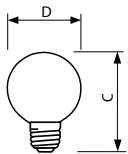

E26, G25, Clear

E26, G25, White

Dimensional drawing

Product

BC40G16-1/2C/CL/LL 120V 6/2TP

BC25G16-1/2C/CL/LL 120V

BC60G16-1/2C/CL/LL 120V 6/2TP

DuraMax Deco Globe

Dimensional drawing

Product
40G25/CL/LL 120V 4/3
40G25/CL/LL 120V 12/1 TP
40G25/W/LL 120V 4/3
40G25/W/LL 120V 12/1 TP
25G25/W/LL 120V 12/1 TP
25G25/CL/LL 120V 12/1 TP

Product
60G40/W/LL 6/1 TP
60G40/CL/LL 120V 6/1 TP