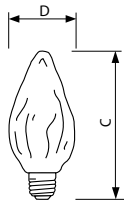

DuraMax Deco Flame

Application

- Ideal for general or ambient lighting in wall sconces, chandeliers, and outdoor post lights.

Versions

E26, F15, Iridescent

E26, F15, Clear

Dimensional drawing

Product