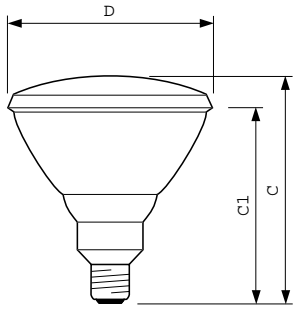

Features

- Available in 250W PAR38 Flood and 250W PAR38 Spot versions.

Versions

PAR38 E27/ E26 FL

Reflector PAR38 Krypton

Dimensional drawing

Product	D (max)	C (max)	C1
Reflector 250W Med Skt 120-130V PAR38 FL 1CT	122.5 mm	135 mm	121 mm