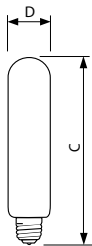

Features

- Bright light for showcasing collectables and more.
- Available in: T10: Clear: 15 watt; T10: Clear and Frost: 25, 40, and 60 watt.

Application

- Ideal for picture lamps, cabinets, aquariums, and undershelf fixtures.

Versions

E26, T10, Clear

Showcase Tubular / Aquarium

Dimensional drawing

Product

40T10 120/130V 24/1