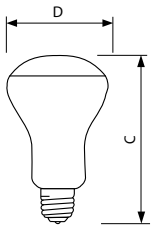

Benefits

- Directs light out of fixture and onto area where light is needed.
- 35% more light where it is needed*
- *Philips Director light bulb places 35% or more light on the surface than ordinary light bulbs for cone angles of 150 degrees or less.

Features

- Unique bulb shape.
- Special coating inside the bulb.
- Available in 40, 60, 75, and 100 Watts.

Application

- Ideal for floor lamps and indoor recessed and track fixtures
- Desk top lights, artists' lights
- Workshop light fixtures

Director

Versions

E26, K16, Superlux

Dimensional drawing

Product

BC40K16/SUPERLUX