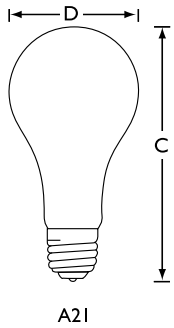

Application

- Ideal for traffic signal and pedestrian walkway lighting.

Versions

E26, A21, Clear

Traffic Signal

Dimensional drawing

Product	D	C (max)
69A21/TS 130V 120PK	2.625 in	4.438 in