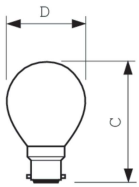

Party Lustre P45

Versions

LPPR ILUSBCOL B22 P45 YE

Dimensional drawing

Product	D	C (max)
230V 15W DECORATION BLUE	45 mm	71.5 mm
230V 15W DECORATION GREEN	45 mm	71.5 mm
230V 15W DECORATION ORANGE	45 mm	71.5 mm
230V 15W DECORATION RED	45 mm	71.5 mm
230V 15W DECORATION YELLOW	45 mm	71.5 mm