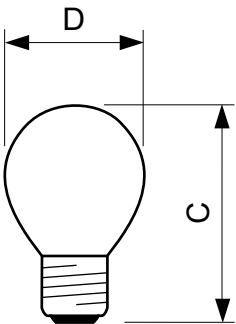

Standard Lustre P45 frosted

Versions

LPPR ILUSESTD E27 P45 CL

Dimensional drawing

Product	D	C (max)
Stan 40W E27 220-240V P45 FR 1CT/5X10F	45 mm	73 mm