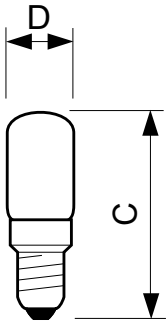

Versions

E14, T17, Clear

Deco Tubular

Dimensional drawing

Product	D (max)	C (max)
Deco 10W E14 240-250V T17 CL 1CT/10X10F	17 mm	54 mm
Deco 7W E14 230-240V T17 CL 1CT/10X10F	17 mm	54 mm

Approval and Application

Mechanical and Housing

Bulb Finish	Clear (CL)
Bulb Shape	T17

Approval and Application

Order Code	Full Product Name	Energy Consumption kWh/1000 h
25008750	Deco 7W E14 230-240V T17 CL 1CT/10X10F	7 kWh
03821050	DECO 10W E14 240-250V T17 CL 1CT/10X10F	10 kWh

Operating and Electrical

Order Code	Full Product Name	Lamp		Power
		Current (Nom)	Voltage (Nom)	(Rated) (Nom)
25008750	Deco 7W E14 230-240V T17 CL 1CT/10X10F	0.03 A	230-240 V	7 W

Order Code	Full Product Name	Lamp		Power
		Current (Nom)	Voltage (Nom)	(Rated) (Nom)
03821050	DECO 10W E14 240-250V T17 CL 1CT/10X10F	-	240-250 V	10.0 W