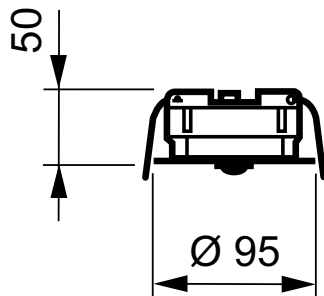

Versions

LRM1070/00 SENSR MOV DET ST

LRH1070/00 SENSR SURFACE BOX

Чертеж размеров

Product

LRH1070/00 SENSR SURFACE BOX

Product

LRM1080/00 SENSR MOV DET ST IR