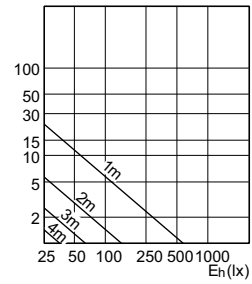

Classic LEDspotMV

Accent Diagrams

LED Lamps, CorePro LEDspotMV 4.6-50W GU10 PAR16 827 355lm 36D

CorePro LEDspotMV 50W GU10 830 36D CLA

LEDspotMV 35W-50W GU10 827 36D D

LEDspotMV 5.5W-50W GU10 827 36D

Beam Diagrams