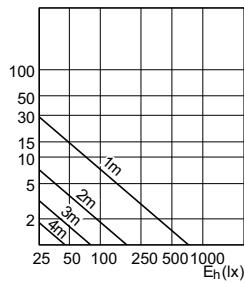

Classic LEDspotMV

Accent Diagrams

LED Lamps, CorePro LEDspotMV 4.6-50W GU10 PAR16 827 355lm 36D

CorePro LEDspotMV 50W GU10 830 36D CLA

LEDspotMV 35W-50W GU10 827 36D D

LEDspotMV 5.5W-50W GU10 827 36D

Beam Diagrams