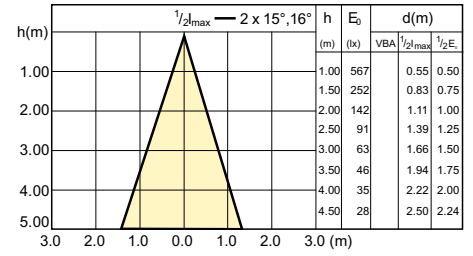

LEDspotMV 35W-50W GU10 827 36D D