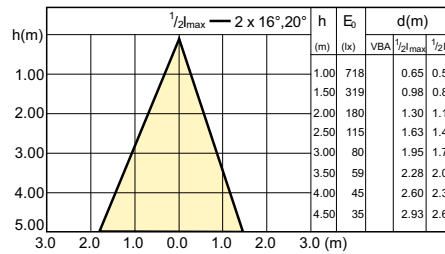

LEDspotMV 5.5W-50W GU10 827 36D