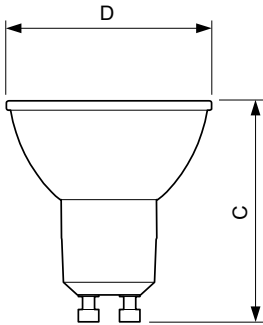

Classic LEDspotMV

Versions

Σχεδιάγραμμα διαστάσεων

Product	D	C
Essential LED 4.6-50W GU10 830 36D	50 mm	54 mm
Essential LED 4.6-50W GU10 827 36D	50 mm	54 mm
CorePro LEDspot 5-50W GU10 827 36D DIM	50 mm	53 mm
CorePro LEDspot 4-35W GU10 827 36D DIM	50 mm	53 mm