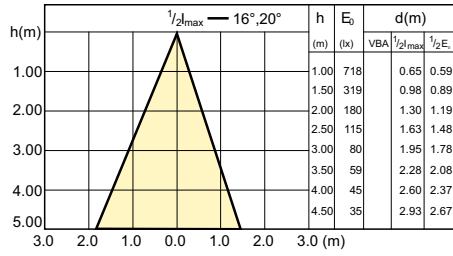

Classic LEDspotMV

Accent Diagrams

LED Lamps, CorePro LEDspotMV 4.6-50W GU10 PAR16 827 355lm 36D

CorePro LEDspotMV 50W GU10 830 36D CLA

LEDspotMV 35W-50W GU10 827 36D D

LEDspotMV 5.5W-50W GU10 827 36D

Beam Diagrams