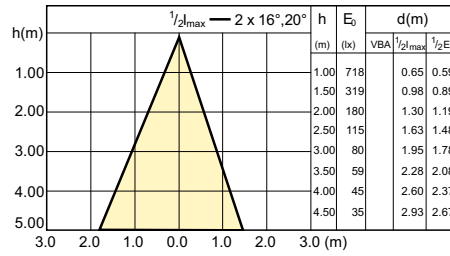

Accent Diagrams

LEDspotMV 35W-50W GU10 827 36D D

LEDspotMV 5.5W-50W GU10 827 36D

Beam Diagrams

LEDspotMV 35W-50W GU10 827 36D D

LEDspotMV 5.5W-50W GU10 827 36D