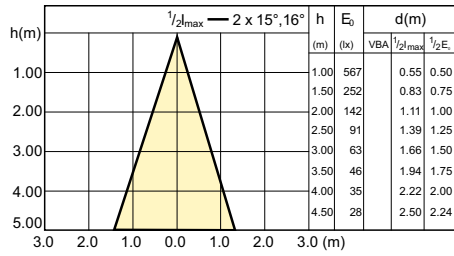

Accent Diagrams

LEDspotMV 35W-50W GU10 827 36D D

LEDspotMV 5.5W-50W GU10 827 36D

Beam Diagrams

LEDspotMV 35W-50W GU10 827 36D D

LEDspotMV 5.5W-50W GU10 827 36D