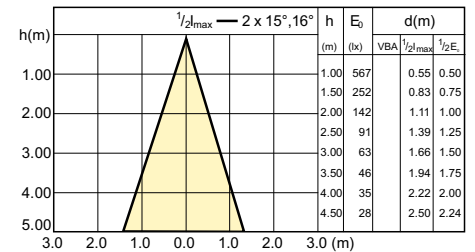

LEDspotMV 35W-50W GU10 827 36D D