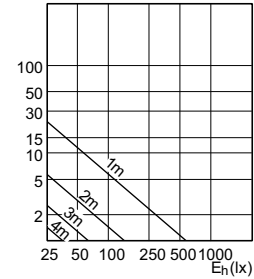

LEDspotMV 35W-50W GU10 827 36D D