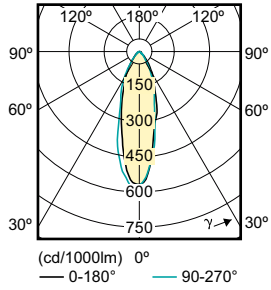

Classic LEDspotMV

Accent Diagrams