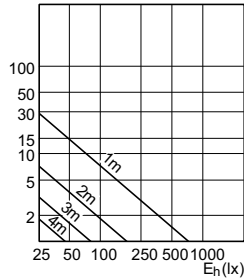

## Accent Diagrams

LED Lamps, CorePro LEDspotMV 4.6-50W GU10 PAR16 827 355lm 36D

CorePro LEDspotMV 50W GU10 830 36D CLA

LEDspotMV 35W-50W GU10 827 36D D

LEDspotMV 5.5W-50W GU10 827 36D