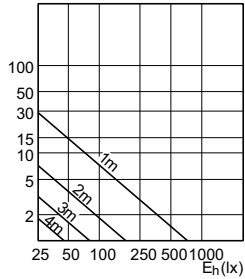

LED Lamps, CorePro LEDspotMV 4.6-50W GU10 PAR16 827 355lm 36D