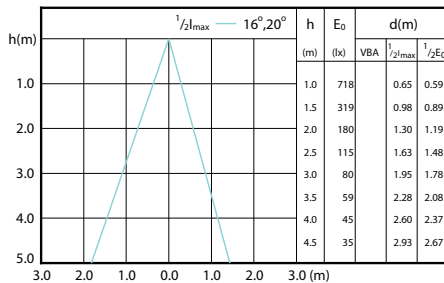

CorePro LEDspotMV 50W GU10 830 36D CLA