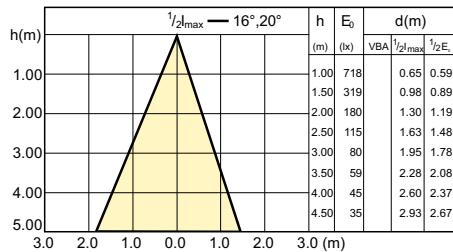

Beam Diagrams

LED Lamps, CorePro LEDspotMV 4.6-50W GU10 PAR16 827 355lm 36D