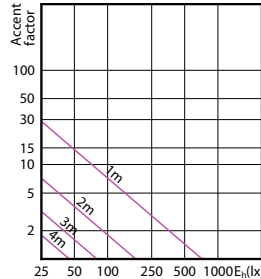

CorePro LEDspotMV 50W GU10 830 36D CLA