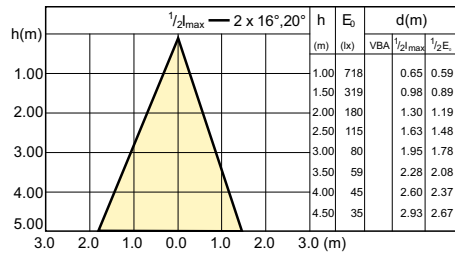

Beam Diagrams

LEDspotMV 5.5W-50W GU10 827 36D