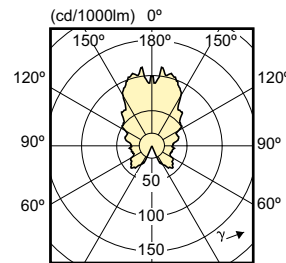

MASTER LEDcandle

(cd/1000lm) 0°