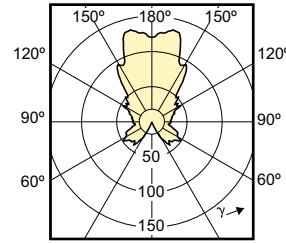

MASTER LEDcandle

(cd/1000lm) 0°