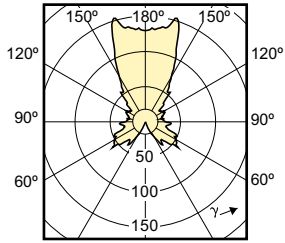

MASTER LEDcandle

(cd/1000lm) 0°