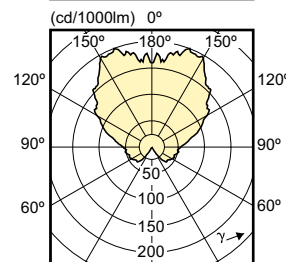

(cd/1000lm) 0°

MASTER LEDcandle