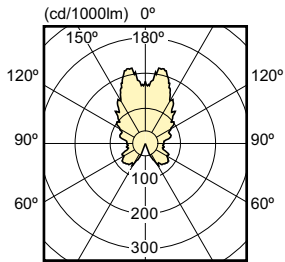

MASTER LEDcandle

(cd/1000lm) 0°