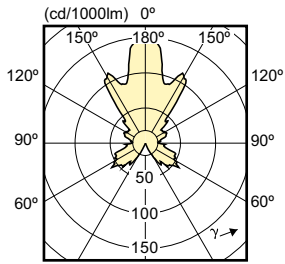

MASTER LEDcandle

(cd/1000lm) 0°