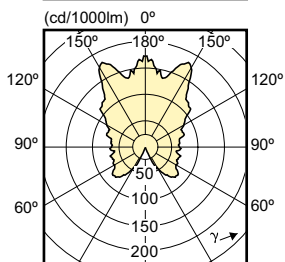

MASTER LEDcandle

(cd/1000lm) 0°