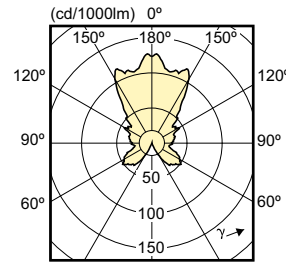

MASTER LEDcandle

(cd/1000lm) 0°