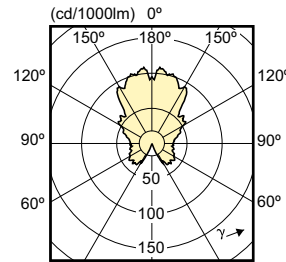

MASTER LEDcandle

(cd/1000lm) 0°