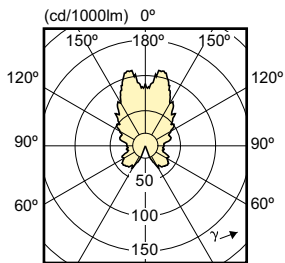

MASTER LEDcandle

(cd/1000lm) 0°