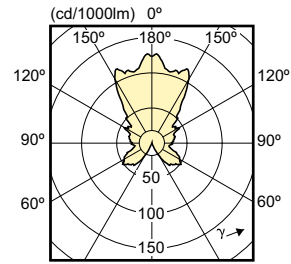

MASTER LEDcandle DiamondSpark

(cd/1000lm) 0°