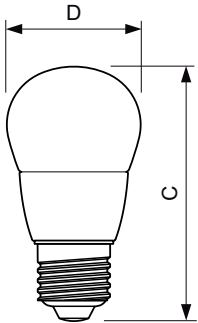

## Dimensional drawing

Product	D	C
MAS LEDlustre DT 6-40W E14 P48 CL	48 mm	95 mm
MAS LEDlustre DT 4-25W E14 P48 CL	48 mm	95 mm

Product	D	C
MASTER LEDcandle DT 4-25W E14 B38 CL_AP	38 mm	113 mm

## Dimensional drawing

Product	D	C
MAS LEDlustre DT 4-25W E27 P48 CL	48 mm	93 mm
MAS LEDlustre DT 6-40W E27 P48 CL	48 mm	93 mm

Product	C	D
MASTER LEDcandle DT 6-40W B15 B38 CL	113 mm	38 mm