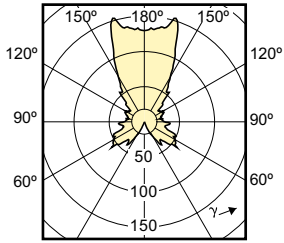

MASTER LEDcandle DiamondSpark

(cd/1000lm) 0°