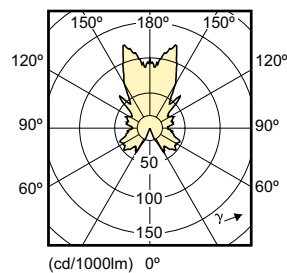

Light Technical

Order Code	Full Product Name	Luminous Flux (Nom)	Luminous Flux (Rated) (Nom)
929001139808	MASTER LEDcandle DT 4-25W E14 B38 CL_AP	250 lm	250 lm
929001140002	MAS LEDlustre DT 4-25W E14 P48 CL	250 lm	250 lm
929001140602	MAS LEDlustre DT 6-40W E14 P48 CL	470 lm	470 lm

Order Code	Full Product Name	Luminous Flux (Nom)	Luminous Flux (Rated) (Nom)
929001140102	MAS LEDlustre DT 4-25W E27 P48 CL	250 lm	250 lm
929001140702	MAS LEDlustre DT 6-40W E27 P48 CL	470 lm	470 lm
929001140302	MASTER LEDcandle DT 6-40W B15 B38 CL	470 lm	470 lm

Mechanical and Housing

Order Code	Full Product Name	Bulb Shape
929001139808	MASTER LEDcandle DT 4-25W E14 B38 CL_AP	B38
929001140002	MAS LEDlustre DT 4-25W E14 P48 CL	P48
929001140602	MAS LEDlustre DT 6-40W E14 P48 CL	P48

Order Code	Full Product Name	Bulb Shape
929001140102	MAS LEDlustre DT 4-25W E27 P48 CL	P48
929001140702	MAS LEDlustre DT 6-40W E27 P48 CL	P48
929001140302	MASTER LEDcandle DT 6-40W B15 B38 CL	B38

Temperature

Order Code	Full Product Name	T-Case Maximum (Nom)
929001139808	MASTER LEDcandle DT 4-25W E14 B38 CL_AP	85 °C
929001140002	MAS LEDlustre DT 4-25W E14 P48 CL	85 °C
929001140602	MAS LEDlustre DT 6-40W E14 P48 CL	95 °C
929001140102	MAS LEDlustre DT 4-25W E27 P48 CL	85 °C
929001140702	MAS LEDlustre DT 6-40W E27 P48 CL	95 °C
929001140302	MASTER LEDcandle DT 6-40W B15 B38 CL	95 °C