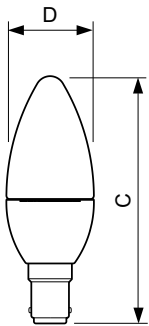

## Dimensional drawing

Product	D	C
MAS LEDlustre DT 6-40W E14 P48 CL	48 mm	95 mm
MAS LEDlustre DT 4-25W E14 P48 CL	48 mm	95 mm

Product	D	C
MASTER LEDcandle DT 4-25W E14 B38 CL_AP	38 mm	113 mm

## Dimensional drawing

Product	D	C
MAS LEDlustre DT 4-25W E27 P48 CL	48 mm	93 mm
MAS LEDlustre DT 6-40W E27 P48 CL	48 mm	93 mm

Product	C	D
MASTER LEDcandle DT 6-40W B15 B38 CL	113 mm	38 mm