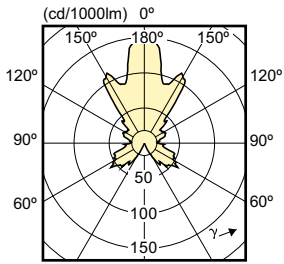

MASTER LEDcandle DiamondSpark

(cd/1000lm) 0°