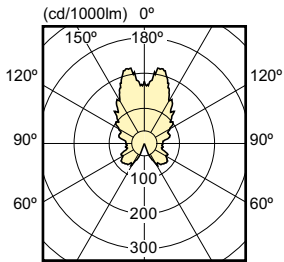

MASTER LEDcandle DiamondSpark

(cd/1000lm) 0°