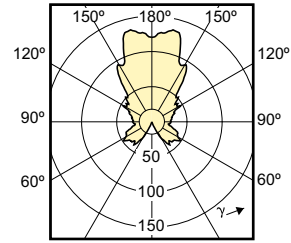

MASTER LEDcandle DiamondSpark

(cd/1000lm) 0°