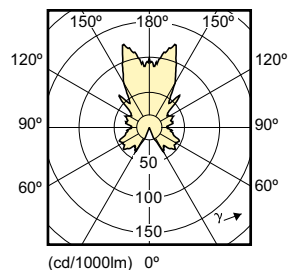

Light Technical

Order Code	Full Product Name	Luminous Flux (Nom)	Luminous Flux (Rated) (Nom)
929001139808	MASTER LEDcandle DT 4-25W E14 B38 CL_AP	250 lm	250 lm
929001139902	MASTER LEDcandle DT 4-25W E14 BA38 CL	250 lm	250 lm
929001140502	MASTER LEDcandle DT 6-40W E14 BA38 CL	470 lm	470 lm

Order Code	Full Product Name	Luminous Flux (Nom)	Luminous Flux (Rated) (Nom)
929001140002	MAS LEDlustre DT 4-25W E14 P48 CL	250 lm	250 lm
929001140102	MAS LEDlustre DT 4-25W E27 P48 CL	250 lm	250 lm
929001140702	MAS LEDlustre DT 6-40W E27 P48 CL	470 lm	470 lm

Mechanical and Housing

Order Code	Full Product Name	Bulb Shape
929001139808	MASTER LEDcandle DT 4-25W E14 B38 CL_AP	B38
929001139902	MASTER LEDcandle DT 4-25W E14 BA38 CL	BA38
929001140502	MASTER LEDcandle DT 6-40W E14 BA38 CL	BA38

Order Code	Full Product Name	Bulb Shape
929001140002	MAS LEDlustre DT 4-25W E14 P48 CL	P48
929001140102	MAS LEDlustre DT 4-25W E27 P48 CL	P48
929001140702	MAS LEDlustre DT 6-40W E27 P48 CL	P48

Temperature

Order Code	Full Product Name	T-Case Maximum (Nom)
929001139808	MASTER LEDcandle DT 4-25W E14 B38 CL_AP	85 °C
929001139902	MASTER LEDcandle DT 4-25W E14 BA38 CL	85 °C
929001140502	MASTER LEDcandle DT 6-40W E14 BA38 CL	95 °C
929001140002	MAS LEDlustre DT 4-25W E14 P48 CL	85 °C
929001140102	MAS LEDlustre DT 4-25W E27 P48 CL	85 °C
929001140702	MAS LEDlustre DT 6-40W E27 P48 CL	95 °C