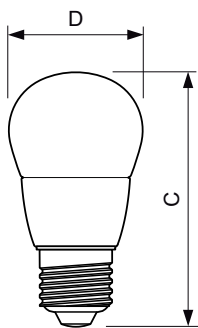

MASTER LEDcandle DiamondSpark

Application

- Hotels, restaurants, bars, cafés
- Chandelier or modern luminaire

Versions

Dimensional drawing

Product	D	C
MASTER LEDcandle DT 4-25W E14 B38 CL_AP	38 mm	113 mm

Product	D	C
MAS LEDlustre DT 4-25W E27 P48 CL	48 mm	93 mm
MAS LEDlustre DT 6-40W E27 P48 CL	48 mm	93 mm

MASTER LEDcandle DiamondSpark

Dimensional drawing

Product	D	C
MASTER LEDcandle DT 4-25W E14 BA38 CL	38 mm	129 mm
MASTER LEDcandle DT 6-40W E14 BA38 CL	38 mm	129 mm

Product	D	C
MAS LEDlustre DT 4-25W E14 P48 CL	48 mm	95 mm