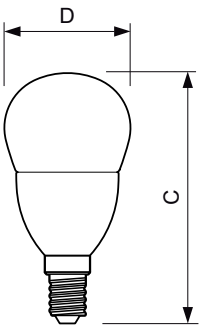

MASTER LEDcandle DiamondSpark

Application

- Hotels, restaurants, bars, cafés
- Chandelier or modern luminaire

Versions

Dimensional drawing

Product	D	C
MASTER LEDcandle DT 4-25W E14 B38 CL_AP	38 mm	113 mm

Product	D	C
MAS LEDlustre DT 4-25W E27 P48 CL	48 mm	93 mm
MAS LEDlustre DT 6-40W E27 P48 CL	48 mm	93 mm

MASTER LEDcandle DiamondSpark

Dimensional drawing

Product	D	C
MASTER LEDcandle DT 4-25W E14 BA38 CL	38 mm	129 mm
MASTER LEDcandle DT 6-40W E14 BA38 CL	38 mm	129 mm

Product	D	C
MAS LEDlustre DT 4-25W E14 P48 CL	48 mm	95 mm