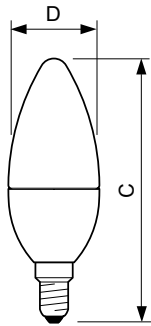

MASTER LEDcandle DiamondSpark

Application

- Hotels, restaurants, bars, cafés
- Chandelier or modern luminaire

Versions

Dimensional drawing

Product	D	C
MASTER LEDcandle DT 4-25W E14 B38 CL_AP	38 mm	113 mm

Product	D	C
MAS LEDlustre DT 4-25W E27 P48 CL	48 mm	93 mm
MAS LEDlustre DT 6-40W E27 P48 CL	48 mm	93 mm

MASTER LEDcandle DiamondSpark

Dimensional drawing

Product	D	C
MASTER LEDcandle DT 4-25W E14 BA38 CL	38 mm	129 mm
MASTER LEDcandle DT 6-40W E14 BA38 CL	38 mm	129 mm

Product	D	C
MAS LEDlustre DT 4-25W E14 P48 CL	48 mm	95 mm