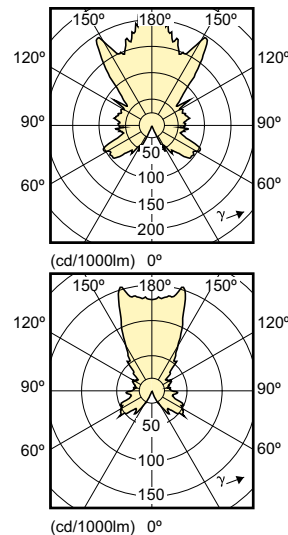

Light Technical

Order Code	Full Product Name	Luminous Flux (Nom)	Luminous Flux (Rated) (Nom)
929001139808	MASTER LEDcandle DT 4-25W E14 B38 CL_AP	250 lm	250 lm
929001139902	MASTER LEDcandle DT 4-25W E14 BA38 CL	250 lm	250 lm
929001140502	MASTER LEDcandle DT 6-40W E14 BA38 CL	470 lm	470 lm

Order Code	Full Product Name	Luminous Flux (Nom)	Luminous Flux (Rated) (Nom)
929001140002	MAS LEDlustre DT 4-25W E14 P48 CL	250 lm	250 lm
929001140102	MAS LEDlustre DT 4-25W E27 P48 CL	250 lm	250 lm
929001140702	MAS LEDlustre DT 6-40W E27 P48 CL	470 lm	470 lm

Mechanical and Housing

Order Code	Full Product Name	Bulb Shape
929001139808	MASTER LEDcandle DT 4-25W E14 B38 CL_AP	B38
929001139902	MASTER LEDcandle DT 4-25W E14 BA38 CL	BA38
929001140502	MASTER LEDcandle DT 6-40W E14 BA38 CL	BA38

Order Code	Full Product Name	Bulb Shape
929001140002	MAS LEDlustre DT 4-25W E14 P48 CL	P48
929001140102	MAS LEDlustre DT 4-25W E27 P48 CL	P48
929001140702	MAS LEDlustre DT 6-40W E27 P48 CL	P48

Temperature

Order Code	Full Product Name	T-Case Maximum (Nom)
929001139808	MASTER LEDcandle DT 4-25W E14 B38 CL_AP	85 °C
929001139902	MASTER LEDcandle DT 4-25W E14 BA38 CL	85 °C
929001140502	MASTER LEDcandle DT 6-40W E14 BA38 CL	95 °C
929001140002	MAS LEDlustre DT 4-25W E14 P48 CL	85 °C
929001140102	MAS LEDlustre DT 4-25W E27 P48 CL	85 °C
929001140702	MAS LEDlustre DT 6-40W E27 P48 CL	95 °C