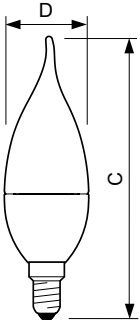

MASTER LEDcandle DiamondSpark

Application

- Hotels, restaurants, bars, cafés
- Chandelier or modern luminaire

Versions

Dimensional drawing

Product	D	C
MASTER LEDcandle DT 4-25W E14 B38 CL_AP	38 mm	113 mm

Product	D	C
MAS LEDlustre DT 4-25W E27 P48 CL	48 mm	93 mm
MAS LEDlustre DT 6-40W E27 P48 CL	48 mm	93 mm

MASTER LEDcandle DiamondSpark

Dimensional drawing

Product	D	C
MASTER LEDcandle DT 4-25W E14 BA38 CL	38 mm	129 mm
MASTER LEDcandle DT 6-40W E14 BA38 CL	38 mm	129 mm

Product	D	C
MAS LEDlustre DT 4-25W E14 P48 CL	48 mm	95 mm