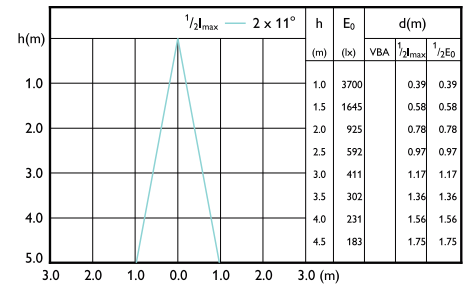

Accent Diagram - MAS LED ExpertColor 15-75W
930 AR111 40D

MASTER LEDspot LV AR111

Beam Diagrams

Beam diagram - MAS LED ExpertColor 15-75W 927 AR111 24D

Beam diagram - MAS LED ExpertColor 15-75W 930 AR111 40D