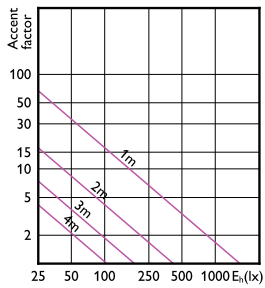

MASTER LEDspot LV AR111

General Information

Cap-Base	G53
Switching Cycle	50,000
Nominal lifetime	40,000 hour(s)

Light Technical

Color rendering index (CRI)	97
LLMF At End Of Nominal Lifetime (Nom)	70 %

Operating and Electrical

MASTER LEDspot LV AR111

Accent Diagrams

Accent Diagram - MAS LED ExpertColor 15-75W
927 AR111 40D

Accent Diagram - MAS LED ExpertColor 15-75W
927 AR111 24D

Accent Diagram - MAS LED ExpertColor 15-75W
930 AR111 24D