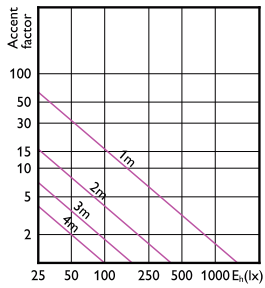

Accent Diagram - MAS LED ExpertColor 15-75W
927 AR111 40D