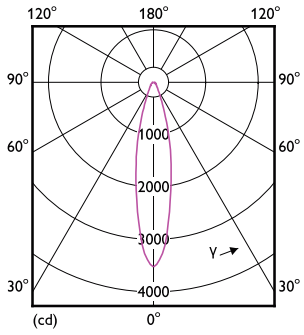

MASTER LEDspot LV AR111

Accent Diagrams