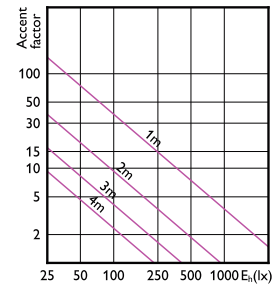

MASTER LEDspot LV AR111

Accent Diagrams

Accent Diagram - MAS LED ExpertColor 15-75W
927 AR111 40D

Accent Diagram - MAS LED ExpertColor 15-75W
927 AR111 24D

Accent Diagram - MAS LED ExpertColor 15-75W
930 AR111 24D