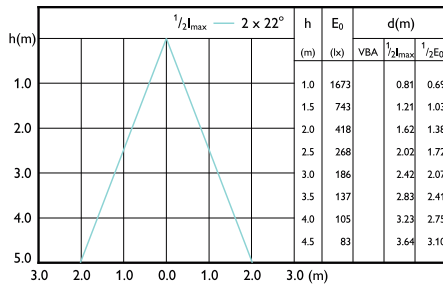

Beam diagram - MAS LED ExpertColor 15-75W 930 AR111 40D