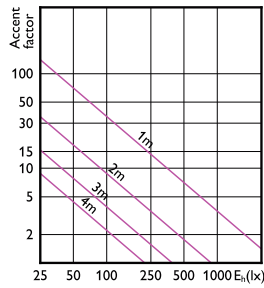

Accent Diagram - MAS LED ExpertColor 15-75W
927 AR111 24D