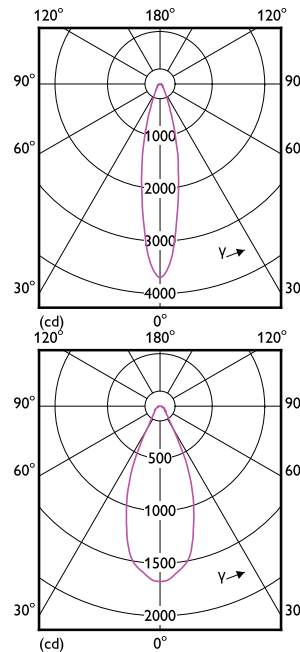

MASTER LEDspot LV AR111

General Information

Cap-Base	G53
Switching Cycle	50,000
Nominal lifetime	40,000 hour(s)

Light Technical

Color rendering index (CRI)	97
LLMF At End Of Nominal Lifetime (Nom)	70 %

Operating and Electrical

Input Frequency	- Hz
Line Frequency	- Hz
Power Consumption	15 W
Starting Time (Nom)	0.5 s
Wattage Equivalent	75 W

Temperature

T-Case Maximum (Nom)	74 °C

Controls and Dimming

Dimmable	Yes

Mechanical and Housing

Bulb Shape	AR111

Approval and Application

Energy Consumption kWh/1000 h	17 kWh

Light Technical (1/2)

Order Code	Full Product Name	Beam Angle (Nom)	Correlated Color		
			Temperature (Nom)	Color Code	Luminous Flux
929002239008	MAS LED ExpertColor 15-75W 927 AR111 24D	24 degree(s)	2700 K	927	950 lm
929002239108	MAS LED ExpertColor 15-75W 930 AR111 24D	24 degree(s)	3000 K	930	1,000 lm
929002239308	MAS LED ExpertColor 15-75W 927 AR111 40D	40 degree(s)	2700 K	927	950 lm
929002239408	MAS LED ExpertColor 15-75W 930 AR111 40D	40 degree(s)	3000 K	930	1,000 lm

Light Technical (2/2)

Order Code	Full Product Name	Luminous Intensity (Nom)
929002239008	MAS LED ExpertColor 15-75W 927 AR111 24D	3,500 cd
929002239108	MAS LED ExpertColor 15-75W 930 AR111 24D	3,500 cd
929002239308	MAS LED ExpertColor 15-75W 927 AR111 40D	1,400 cd
929002239408	MAS LED ExpertColor 15-75W 930 AR111 40D	1,400 cd