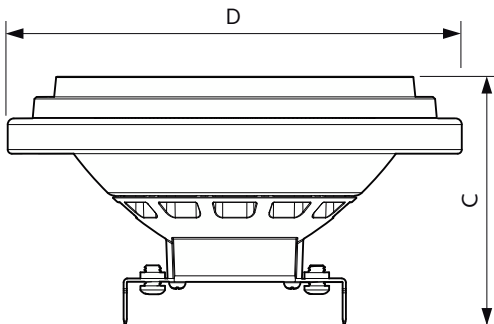

Dimensional drawing

Product	D	C
MAS LED ExpertColor 15-75W 927 AR111 24D	111 mm	62 mm
MAS LED ExpertColor 15-75W 927 AR111 40D	111 mm	62 mm
MAS LED ExpertColor 15-75W 930 AR111 24D	111 mm	62 mm
MAS LED ExpertColor 15-75W 930 AR111 40D	111 mm	62 mm