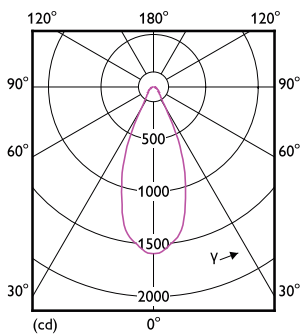

MASTER LEDspot LV AR111

General Information

Cap-Base	G53
Switching Cycle	50,000
Nominal lifetime	40,000 hour(s)

Light Technical

Color rendering index (CRI)	97
LLMF At End Of Nominal Lifetime (Nom)	70 %

Operating and Electrical

Input Frequency	- Hz
Line Frequency	- Hz
Power Consumption	15 W
Starting Time (Nom)	0.5 s
Wattage Equivalent	75 W

Temperature

T-Case Maximum (Nom)	74 °C

Controls and Dimming

Dimmable	Yes

Mechanical and Housing

Bulb Shape	AR111

Approval and Application

Energy Consumption kWh/1000 h	17 kWh

Light Technical (1/2)

Order Code	Full Product Name	Beam Angle (Nom)	Correlated Color		
			Temperature (Nom)	Color Code	Luminous Flux
929002239008	MAS LED ExpertColor 15-75W 927 AR111 24D	24 degree(s)	2700 K	927	950 lm
929002239108	MAS LED ExpertColor 15-75W 930 AR111 24D	24 degree(s)	3000 K	930	1,000 lm
929002239308	MAS LED ExpertColor 15-75W 927 AR111 40D	40 degree(s)	2700 K	927	950 lm
929002239408	MAS LED ExpertColor 15-75W 930 AR111 40D	40 degree(s)	3000 K	930	1,000 lm

Light Technical (2/2)

Order Code	Full Product Name	Luminous Intensity (Nom)
929002239008	MAS LED ExpertColor 15-75W 927 AR111 24D	3,500 cd
929002239108	MAS LED ExpertColor 15-75W 930 AR111 24D	3,500 cd
929002239308	MAS LED ExpertColor 15-75W 927 AR111 40D	1,400 cd
929002239408	MAS LED ExpertColor 15-75W 930 AR111 40D	1,400 cd