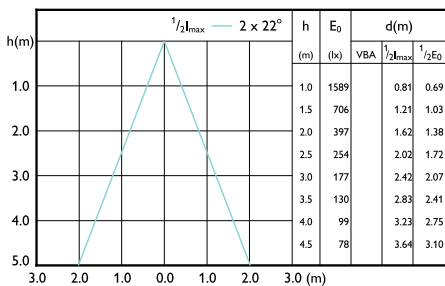

Beam diagram - MAS LED ExpertColor 15-75W 927 AR111 40D