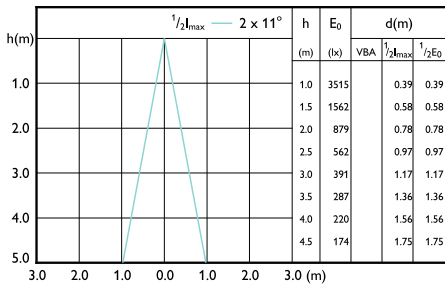

MASTER LEDspot LV AR111

Beam Diagrams

Beam diagram - MAS LED ExpertColor 15-75W 927 AR111 24D