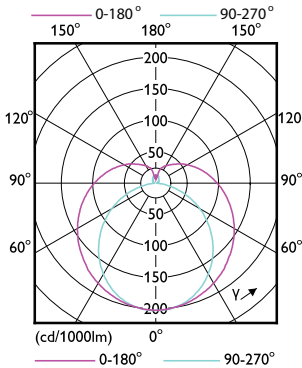

Order Code	Full Product Name	Power Consumption
31658400	MASTER LEDtube 1200mm UO 14.7W 840 T8	14.7 W
31664500	MASTER LEDtube 1500mm UO 21.7W 840 T8	21.7 W
46850400	MASTER LEDtube 1200mm HO 14W865 T8	14 W

Order Code	Full Product Name	Power Consumption
59237000	MASTER LEDtube 1200mm HO 12.5W 840 T8	12.5 W
59243100	MASTER LEDtube 1500mm HO 18.2W 840 T8	18.2 W
59245500	MASTER LEDtube 1500mm HO 18.2W 865 T8	18.2 W

Temperature

Order Code	Full Product Name	T-Case Maximum (Nom)
68710900	MASTER LEDtube 900mm HO 12W 865 T8	50 °C
69751100	MASTER LEDtube 600mm HO 8W865 T8	50 °C
31658400	MASTER LEDtube 1200mm UO 14.7W 840 T8	55 °C
31664500	MASTER LEDtube 1500mm UO 21.7W 840 T8	60 °C

Order Code	Full Product Name	T-Case Maximum (Nom)
46850400	MASTER LEDtube 1200mm HO 14W865 T8	50 °C
59237000	MASTER LEDtube 1200mm HO 12.5W 840 T8	50 °C
59243100	MASTER LEDtube 1500mm HO 18.2W 840 T8	55 °C
59245500	MASTER LEDtube 1500mm HO 18.2W 865 T8	55 °C

Approval and Application

Order Code	Full Product Name	Energy Consumption kWh/1000 h
68710900	MASTER LEDtube 900mm HO 12W 865 T8	12 kWh
69751100	MASTER LEDtube 600mm HO 8W865 T8	8 kWh
31658400	MASTER LEDtube 1200mm UO 14.7W 840 T8	15 kWh
31664500	MASTER LEDtube 1500mm UO 21.7W 840 T8	22 kWh
46850400	MASTER LEDtube 1200mm HO 14W865 T8	-
59237000	MASTER LEDtube 1200mm HO 12.5W 840 T8	13 kWh
59243100	MASTER LEDtube 1500mm HO 18.2W 840 T8	19 kWh
59245500	MASTER LEDtube 1500mm HO 18.2W 865 T8	19 kWh