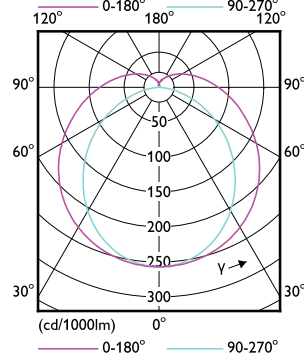

Order Code	Full Product Name	Power Consumption
31658400	MASTER LEDtube 1200mm UO 14.7W 840 T8	14.7 W
31664500	MASTER LEDtube 1500mm UO 21.7W 840 T8	21.7 W
46850400	MASTER LEDtube 1200mm HO 14W865 T8	14 W

Order Code	Full Product Name	Power Consumption
59237000	MASTER LEDtube 1200mm HO 12.5W 840 T8	12.5 W
59243100	MASTER LEDtube 1500mm HO 18.2W 840 T8	18.2 W
59245500	MASTER LEDtube 1500mm HO 18.2W 865 T8	18.2 W

Temperature

Order Code	Full Product Name	T-Case Maximum (Nom)
68710900	MASTER LEDtube 900mm HO 12W 865 T8	50 °C
69751100	MASTER LEDtube 600mm HO 8W865 T8	50 °C
31658400	MASTER LEDtube 1200mm UO 14.7W 840 T8	55 °C
31664500	MASTER LEDtube 1500mm UO 21.7W 840 T8	60 °C

Order Code	Full Product Name	T-Case Maximum (Nom)
46850400	MASTER LEDtube 1200mm HO 14W865 T8	50 °C
59237000	MASTER LEDtube 1200mm HO 12.5W 840 T8	50 °C
59243100	MASTER LEDtube 1500mm HO 18.2W 840 T8	55 °C
59245500	MASTER LEDtube 1500mm HO 18.2W 865 T8	55 °C

Approval and Application

Order Code	Full Product Name	Energy Consumption kWh/1000 h
68710900	MASTER LEDtube 900mm HO 12W 865 T8	12 kWh
69751100	MASTER LEDtube 600mm HO 8W865 T8	8 kWh
31658400	MASTER LEDtube 1200mm UO 14.7W 840 T8	15 kWh
31664500	MASTER LEDtube 1500mm UO 21.7W 840 T8	22 kWh
46850400	MASTER LEDtube 1200mm HO 14W865 T8	-
59237000	MASTER LEDtube 1200mm HO 12.5W 840 T8	13 kWh
59243100	MASTER LEDtube 1500mm HO 18.2W 840 T8	19 kWh
59245500	MASTER LEDtube 1500mm HO 18.2W 865 T8	19 kWh