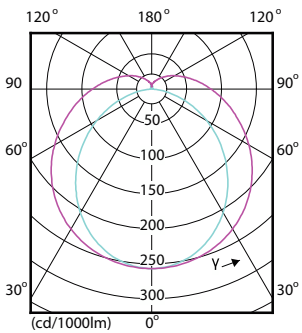

Order Code	Full Product Name	Power Consumption
31658400	MASTER LEDtube 1200mm UO 14.7W 840 T8	14.7 W
31664500	MASTER LEDtube 1500mm UO 21.7W 840 T8	21.7 W
46850400	MASTER LEDtube 1200mm HO 14W865 T8	14 W

Order Code	Full Product Name	Power Consumption
59237000	MASTER LEDtube 1200mm HO 12.5W 840 T8	12.5 W
59243100	MASTER LEDtube 1500mm HO 18.2W 840 T8	18.2 W
59245500	MASTER LEDtube 1500mm HO 18.2W 865 T8	18.2 W

Temperature

Order Code	Full Product Name	T-Case Maximum (Nom)
68710900	MASTER LEDtube 900mm HO 12W 865 T8	50 °C
69751100	MASTER LEDtube 600mm HO 8W865 T8	50 °C
31658400	MASTER LEDtube 1200mm UO 14.7W 840 T8	55 °C
31664500	MASTER LEDtube 1500mm UO 21.7W 840 T8	60 °C

Order Code	Full Product Name	T-Case Maximum (Nom)
46850400	MASTER LEDtube 1200mm HO 14W865 T8	50 °C
59237000	MASTER LEDtube 1200mm HO 12.5W 840 T8	50 °C
59243100	MASTER LEDtube 1500mm HO 18.2W 840 T8	55 °C
59245500	MASTER LEDtube 1500mm HO 18.2W 865 T8	55 °C

Approval and Application

Order Code	Full Product Name	Energy Consumption kWh/1000 h
68710900	MASTER LEDtube 900mm HO 12W 865 T8	12 kWh
69751100	MASTER LEDtube 600mm HO 8W865 T8	8 kWh
31658400	MASTER LEDtube 1200mm UO 14.7W 840 T8	15 kWh
31664500	MASTER LEDtube 1500mm UO 21.7W 840 T8	22 kWh
46850400	MASTER LEDtube 1200mm HO 14W865 T8	-
59237000	MASTER LEDtube 1200mm HO 12.5W 840 T8	13 kWh
59243100	MASTER LEDtube 1500mm HO 18.2W 840 T8	19 kWh
59245500	MASTER LEDtube 1500mm HO 18.2W 865 T8	19 kWh