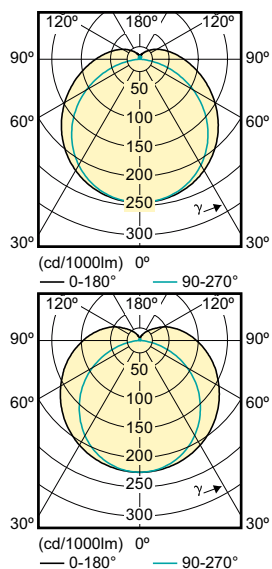

Order Code	Full Product Name	T-Ambient (Max)	T-Ambient (Min)	T-Case Maximum (Nom)	T-Storage (Max)	T-Storage (Min)
72928000	MASTER LEDtube Starter EMP	-	-	-	-	-
81965400	MASTER LEDtube Starter EMP GenII OP	-	-	-	-	-
48037300	MASTER LEDtube 1800mm 25W 840 T8 ROT	30 °C	-5 °C	61 °C	65 °C	-40 °C
52408400	Master LEDTube 600 mm 10W 840 T8 I W	45 °C	-20 °C	70 °C	65 °C	-40 °C
52410700	Master LEDTube 600 mm 10W 865 T8 I W	45 °C	-20 °C	70 °C	65 °C	-40 °C
52404600	Master LEDTube 1200 mm 18W 840 T8 I W	45 °C	-20 °C	70 °C	65 °C	-40 °C
52406000	Master LEDTube 1200 mm 18W 865 T8 I W	45 °C	-20 °C	70 °C	65 °C	-40 °C
72857400	MAS LEDtube 1200mm 14W 840 T8 THD	45 °C	-20 °C	55 °C	65 °C	-40 °C
72859800	MAS LEDtube 1200mm 14W 865 T8 THD	45 °C	-20 °C	55 °C	65 °C	-40 °C
68738300	MAS LEDtube 1200mm UO 16W 840 T8	35 °C	-20 °C	55 °C	65 °C	-40 °C
68740600	MAS LEDtube 1200mm UO 16W 865 T8	35 °C	-20 °C	55 °C	65 °C	-40 °C
68716100	MAS LEDtube 1500mm HO 20W865 T8	45 °C	-20 °C	60 °C	65 °C	-40 °C
68710900	MAS LEDtube 900mm HO 12W 865 T8	45 °C	-20 °C	50 °C	65 °C	-40 °C
69751100	MAS LEDtube 600mm HO 8W865 T8	35 °C	-20 °C	50 °C	65 °C	-40 °C
68724600	MAS LEDtube 1200mm HO 14W830 T8	45 °C	-20 °C	55 °C	65 °C	-40 °C
68726000	MAS LEDtube 1200mm HO 14W840 T8	45 °C	-20 °C	55 °C	65 °C	-40 °C
68728400	MAS LEDtube 1200mm HO 14W865 T8	45 °C	-20 °C	55 °C	65 °C	-40 °C
59237000	MAS LEDtube 1200mm HO 12.5W 840 T8	45 °C	-20 °C	50 °C	65 °C	-40 °C
59243100	MAS LEDtube 1500mm HO 18.2W 840 T8	45 °C	-20 °C	55 °C	65 °C	-40 °C
59245500	MAS LEDtube 1500mm HO 18.2W 865 T8	45 °C	-20 °C	55 °C	65 °C	-40 °C