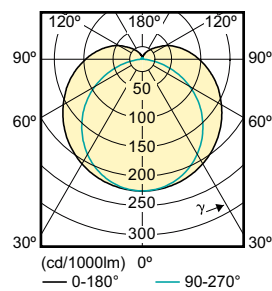

Order Code	Full Product Name	T-Ambient (Max)	T-Ambient (Min)	T-Case Maximum (Nom)	T-Storage (Max)	T-Storage (Min)
72928000	MASTER LEDtube Starter EMP	-	-	-	-	-
81965400	MASTER LEDtube Starter EMP GenII OP	-	-	-	-	-
48037300	MASTER LEDtube 1800mm 25W 840 T8 ROT	30 °C	-5 °C	61 °C	65 °C	-40 °C
52408400	Master LEDTube 600 mm 10W 840 T8 I W	45 °C	-20 °C	70 °C	65 °C	-40 °C
52410700	Master LEDTube 600 mm 10W 865 T8 I W	45 °C	-20 °C	70 °C	65 °C	-40 °C
52404600	Master LEDTube 1200 mm 18W 840 T8 I W	45 °C	-20 °C	70 °C	65 °C	-40 °C
52406000	Master LEDTube 1200 mm 18W 865 T8 I W	45 °C	-20 °C	70 °C	65 °C	-40 °C
72857400	MAS LEDtube 1200mm 14W 840 T8 THD	45 °C	-20 °C	55 °C	65 °C	-40 °C
72859800	MAS LEDtube 1200mm 14W 865 T8 THD	45 °C	-20 °C	55 °C	65 °C	-40 °C
68738300	MAS LEDtube 1200mm UO 16W 840 T8	35 °C	-20 °C	55 °C	65 °C	-40 °C
68740600	MAS LEDtube 1200mm UO 16W 865 T8	35 °C	-20 °C	55 °C	65 °C	-40 °C
68716100	MAS LEDtube 1500mm HO 20W865 T8	45 °C	-20 °C	60 °C	65 °C	-40 °C
68710900	MAS LEDtube 900mm HO 12W 865 T8	45 °C	-20 °C	50 °C	65 °C	-40 °C
69751100	MAS LEDtube 600mm HO 8W865 T8	35 °C	-20 °C	50 °C	65 °C	-40 °C
68724600	MAS LEDtube 1200mm HO 14W830 T8	45 °C	-20 °C	55 °C	65 °C	-40 °C
68726000	MAS LEDtube 1200mm HO 14W840 T8	45 °C	-20 °C	55 °C	65 °C	-40 °C
68728400	MAS LEDtube 1200mm HO 14W865 T8	45 °C	-20 °C	55 °C	65 °C	-40 °C
59237000	MAS LEDtube 1200mm HO 12.5W 840 T8	45 °C	-20 °C	50 °C	65 °C	-40 °C
59243100	MAS LEDtube 1500mm HO 18.2W 840 T8	45 °C	-20 °C	55 °C	65 °C	-40 °C
59245500	MAS LEDtube 1500mm HO 18.2W 865 T8	45 °C	-20 °C	55 °C	65 °C	-40 °C