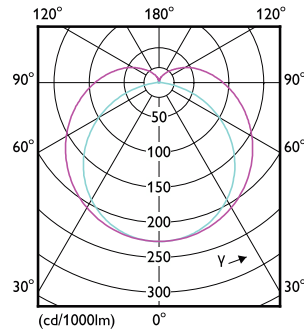

Order Code	Full Product Name	Power Consumption
31658400	MASTER LEDtube 1200mm UO 14.7W 840 T8	14.7 W
31664500	MASTER LEDtube 1500mm UO 21.7W 840 T8	21.7 W
46850400	MASTER LEDtube 1200mm HO 14W865 T8	14 W

Order Code	Full Product Name	Power Consumption
59237000	MASTER LEDtube 1200mm HO 12.5W 840 T8	12.5 W
59243100	MASTER LEDtube 1500mm HO 18.2W 840 T8	18.2 W
59245500	MASTER LEDtube 1500mm HO 18.2W 865 T8	18.2 W

Temperature

Order Code	Full Product Name	T-Case Maximum (Nom)
68710900	MASTER LEDtube 900mm HO 12W 865 T8	50 °C
69751100	MASTER LEDtube 600mm HO 8W865 T8	50 °C
31658400	MASTER LEDtube 1200mm UO 14.7W 840 T8	55 °C
31664500	MASTER LEDtube 1500mm UO 21.7W 840 T8	60 °C

Order Code	Full Product Name	T-Case Maximum (Nom)
46850400	MASTER LEDtube 1200mm HO 14W865 T8	50 °C
59237000	MASTER LEDtube 1200mm HO 12.5W 840 T8	50 °C
59243100	MASTER LEDtube 1500mm HO 18.2W 840 T8	55 °C
59245500	MASTER LEDtube 1500mm HO 18.2W 865 T8	55 °C

Approval and Application

Order Code	Full Product Name	Energy Consumption kWh/1000 h
68710900	MASTER LEDtube 900mm HO 12W 865 T8	12 kWh
69751100	MASTER LEDtube 600mm HO 8W865 T8	8 kWh
31658400	MASTER LEDtube 1200mm UO 14.7W 840 T8	15 kWh
31664500	MASTER LEDtube 1500mm UO 21.7W 840 T8	22 kWh
46850400	MASTER LEDtube 1200mm HO 14W865 T8	-
59237000	MASTER LEDtube 1200mm HO 12.5W 840 T8	13 kWh
59243100	MASTER LEDtube 1500mm HO 18.2W 840 T8	19 kWh
59245500	MASTER LEDtube 1500mm HO 18.2W 865 T8	19 kWh