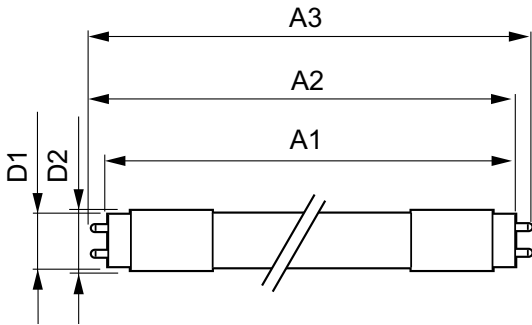

Application

- Car parks
- Warehouses
- Transport and distribution areas
- Front & back of house retail & hospitality

MASTER LEDtube EM/Mains

Versions

MASTER LEDtube EM/Mains

Dimensional drawing

Product	D1	D2	A1	A2	A3
MAS LEDtube 900mm HO 12W 840 T8	25.78 mm	28 mm	893.3 mm	900.4 mm	907.5 mm
MAS LEDtube 1500mm HO 20W865 T8	25.78 mm	28 mm	1500 mm	1507.1 mm	1514.2 mm
MAS LEDtube 1500mm HO 20W840 T8	25.78 mm	28 mm	1500 mm	1507.1 mm	1514.2 mm
MAS LEDtube 1500mm HO 20W830 T8	25.78 mm	28 mm	1500 mm	1507.1 mm	1514.2 mm
MAS LEDtube 1200mm UO 16W 840 T8	25.78 mm	28 mm	1198.2 mm	1205.3 mm	1212.4 mm
MAS LEDtube 1500mm UO 24W 865 T8	25.78 mm	28 mm	1498.7 mm	1505.8 mm	1512.9 mm
MAS LEDtube 1200mm UO 16W 830 T8	25.78 mm	28 mm	1198.2 mm	1205.3 mm	1212.4 mm
MAS LEDtube 1500mm UO 24W 840 T8	25.78 mm	28 mm	1498.7 mm	1505.8 mm	1512.9 mm
MAS LEDtube 1500mm UO 24W 830 T8	25.78 mm	28 mm	1498.7 mm	1505.8 mm	1512.9 mm
MAS LEDtube 1200mm UO 16W 865 T8	25.78 mm	28 mm	1198.2 mm	1205.3 mm	1212.4 mm
MAS LEDtube STD 1200mm 10.5W840 T8 I	25.8 mm	28 mm	1198.2 mm	1205.3 mm	1212.4 mm
MAS LEDtube STD 1200mm 10.5W865 T8 I	25.8 mm	28 mm	1198.2 mm	1205.3 mm	1212.4 mm
MAS LEDtube 900mm HO 12W 865 T8	25.78 mm	28 mm	893.3 mm	900.4 mm	907.5 mm
Master LEDTube 600 mm 10W 865 T8 I W	25.6 mm	27.8 mm	588.6 mm	595.7 mm	602.8 mm
Master LEDTube 600 mm 10W 840 T8 I W	25.6 mm	27.8 mm	588.6 mm	595.7 mm	602.8 mm
Master LEDTube 1200 mm 18W 865 T8 I W	25.6 mm	27.8 mm	1198.1 mm	1205.2 mm	1212.3 mm
Master LEDTube 1200 mm 18W 840 T8 I W	25.6 mm	27.8 mm	1198.1 mm	1205.2 mm	1212.3 mm
MAS LEDtube 1500mm UO 23W 865 T8	25.8 mm	28 mm	1498.7 mm	1505.8 mm	1512.9 mm
MAS LEDtube 1500mm UO 23W 840 T8	25.8 mm	28 mm	1498.7 mm	1505.8 mm	1512.9 mm
MAS LEDtube 1500mm UO 23W 830 T8	25.8 mm	28 mm	1498.7 mm	1505.8 mm	1512.9 mm
MAS LEDtube 1200mm UO 15.5W 865 T8	25.8 mm	28 mm	1198.2 mm	1205.3 mm	1212.4 mm
MAS LEDtube 1200mm UO 15.5W 840 T8	25.8 mm	28 mm	1198.2 mm	1205.3 mm	1212.4 mm
MAS LEDtube 1200mm UO 15.5W 830 T8	25.8 mm	28 mm	1198.2 mm	1205.3 mm	1212.4 mm