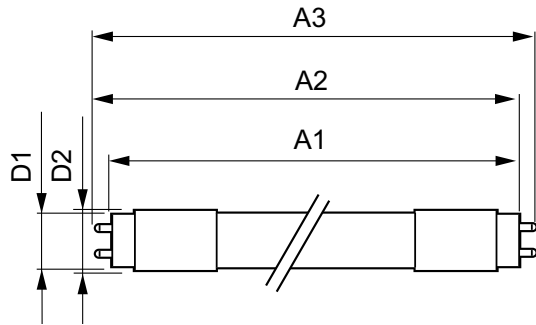

MASTER LEDtube EM/Mains

Dimensional drawing

Product	D1	D2	A1	A2	A3
MAS LEDtube 1200mm HO 14W840 T8	25.8 mm	28 mm	1198.2 mm	1205.3 mm	1212.4 mm
MAS LEDtube 1200mm HO 14W865 T8	25.8 mm	28 mm	1198.2 mm	1205.3 mm	1212.4 mm
MAS LEDtube 1200mm HO 14W830 T8	25.8 mm	28 mm	1198.2 mm	1205.3 mm	1212.4 mm
MAS LEDtube 1500mm HO 18.2W 830 T8	25.8 mm	28 mm	1498.8 mm	1505.9 mm	1513 mm
MAS LEDtube 1500mm HO 18.2W 840 T8	25.8 mm	28 mm	1498.8 mm	1505.9 mm	1513 mm
MAS LEDtube 1500mm HO 18.2W 865 T8	25.8 mm	28 mm	1498.8 mm	1505.9 mm	1513 mm

Product	D1	D2	C1
MASTER LEDtube Starter EMP	3 mm	21.5 mm	34.5 mm

Operating and Electrical

Input Frequency	50 to 60 Hz

Operating and Electrical

Order Code	Full Product Name	Voltage (Nom)	Power (Rated) (Nom)	Starting Time (Nom)
929000299902	MASTER LEDtube Starter EMP	-	-	-
929001187712	Master LEDTube 1200 mm 18W 840 T8 I W	100-240 V	18 W	0.5 s
929001187812	Master LEDTube 1200 mm 18W 865 T8 I W	100-240 V	18 W	0.5 s
929001297608	MAS LEDtube STD 1200mm 10.5W840 T8 I	220-240 V	10.5 W	0.5 s
929001297708	MAS LEDtube STD 1200mm 10.5W865 T8 I	220-240 V	10.5 W	0.5 s
929001187912	Master LEDTube 600 mm 10W 840 T8 I W	100-240 V	10 W	0.5 s
929001188012	Master LEDTube 600 mm 10W 865 T8 I W	100-240 V	10 W	0.5 s
929001297802	MAS LEDtube 1200mm UO 16W 830 T8	220-240 V	16 W	0.5 s

Order Code	Full Product Name	Voltage (Nom)	Power (Rated) (Nom)	Starting Time (Nom)
929001297902	MAS LEDtube 1200mm UO 16W 840 T8	220-240 V	16 W	0.5 s
929001298002	MAS LEDtube 1200mm UO 16W 865 T8	220-240 V	16 W	0.5 s
929001298102	MAS LEDtube 1500mm UO 24W 830 T8	220-240 V	24 W	0.5 s
929001298202	MAS LEDtube 1500mm UO 24W 840 T8	220-240 V	24 W	0.5 s
929001298302	MAS LEDtube 1500mm UO 24W 865 T8	220-240 V	24 W	0.5 s
929001298602	MAS LEDtube 1500mm HO 20W830 T8	220-240 V	20 W	0.5 s
929001298702	MAS LEDtube 1500mm HO 20W840 T8	220-240 V	20 W	0.5 s
929001298802	MAS LEDtube 1500mm HO 20W865 T8	220-240 V	20 W	0.5 s