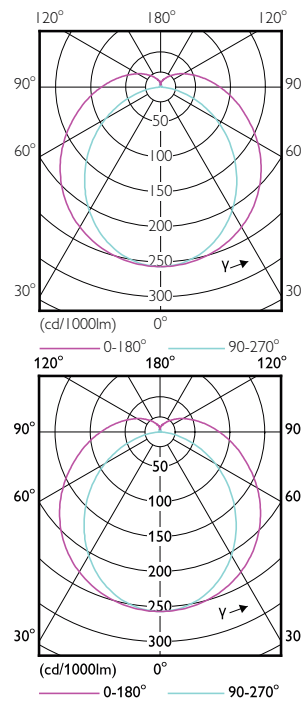

Order Code	Full Product Name	T-Ambient (Max)	T-Ambient (Min)	T-Case Maximum (Nom)	T-Storage (Max)	T-Storage (Min)
929001187712	Master LEDTube 1200 mm 18W 840 T8 I W	45 °C	-20 °C	70 °C	65 °C	-40 °C
929001187812	Master LEDTube 1200 mm 18W 865 T8 I W	45 °C	-20 °C	70 °C	65 °C	-40 °C
929001297608	MAS LEDtube STD 1200mm 10.5W840 T8 I	45 °C	-20 °C	50 °C	65 °C	-40 °C
929001297708	MAS LEDtube STD 1200mm 10.5W865 T8 I	45 °C	-20 °C	50 °C	65 °C	-40 °C
929001187912	Master LEDTube 600 mm 10W 840 T8 I W	45 °C	-20 °C	70 °C	65 °C	-40 °C
929001188012	Master LEDTube 600 mm 10W 865 T8 I W	45 °C	-20 °C	70 °C	65 °C	-40 °C
929001298002	MAS LEDtube 1200mm UO 16W 865 T8	35 °C	-20 °C	55 °C	65 °C	-40 °C
929002020502	MAS LEDtube 1200mm UO 15.5W 830 T8	45 °C	-20 °C	55 °C	65 °C	-40 °C
929002020602	MAS LEDtube 1200mm UO 15.5W 840 T8	45 °C	-20 °C	55 °C	65 °C	-40 °C
929002020702	MAS LEDtube 1200mm UO 15.5W 865 T8	45 °C	-20 °C	55 °C	65 °C	-40 °C
929002020802	MAS LEDtube 1500mm UO 23W 830 T8	45 °C	-20 °C	60 °C	65 °C	-40 °C
929002020902	MAS LEDtube 1500mm UO 23W 840 T8	45 °C	-20 °C	60 °C	65 °C	-40 °C
929002021002	MAS LEDtube 1500mm UO 23W 865 T8	45 °C	-20 °C	60 °C	65 °C	-40 °C
929001299208	MAS LEDtube 1200mm HO 14W830 T8	45 °C	-20 °C	55 °C	65 °C	-40 °C
929001299308	MAS LEDtube 1200mm HO 14W840 T8	45 °C	-20 °C	55 °C	65 °C	-40 °C
929001299408	MAS LEDtube 1200mm HO 14W865 T8	45 °C	-20 °C	55 °C	65 °C	-40 °C
929001801432	MASTER LEDtube Starter EMP GenII OP	-	-	-	-	-
929001922602	MAS LEDtube 1200mm HO 12.5W 830 T8	45 °C	-20 °C	50 °C	65 °C	-40 °C
929001922702	MAS LEDtube 1200mm HO 12.5W 840 T8	45 °C	-20 °C	50 °C	65 °C	-40 °C
929001922802	MAS LEDtube 1200mm HO 12.5W 865 T8	45 °C	-20 °C	50 °C	65 °C	-40 °C
929001922902	MAS LEDtube 1500mm HO 18.2W 830 T8	45 °C	-20 °C	55 °C	65 °C	-40 °C
929001923002	MAS LEDtube 1500mm HO 18.2W 840 T8	45 °C	-20 °C	55 °C	65 °C	-40 °C
929001923102	MAS LEDtube 1500mm HO 18.2W 865 T8	45 °C	-20 °C	55 °C	65 °C	-40 °C