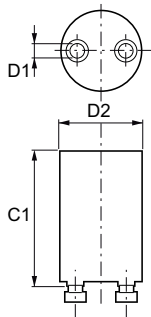

MASTER LEDtube EM/Mains T8

Dimensional drawing

Product	D1	D2	A1	A2	A3
MAS LEDtube 1200mm UO 16W 830 T8 G	25.8 mm	28 mm	1198.2 mm	1205.3 mm	1212.4 mm
Master LEDTube 8ft 33W 4000lm 865 T8 BR	25.7 mm	28 mm	2373.1 mm	2380.2 mm	2387.3 mm
Master LEDTube 8ft 33W 4000lm 865 T8	25.7 mm	28 mm	2373.1 mm	2380.2 mm	2387.3 mm

Product	D1	D2	C1
MASTER LEDtube Starter EMP GenII OP	3 mm	21.5 mm	34.5 mm
MASTER LEDtube Starter EMP	3 mm	21.5 mm	34.5 mm

Operating and Electrical

Order Code	Full Product Name	Input Frequency	Voltage (Nom)	Power (Rated) (Nom)	Starting Time (Nom)
929000299902	MASTER LEDtube Starter EMP	50 to 60 Hz	-	-	-
929001801432	MASTER LEDtube Starter EMP GenII OP	-	-	-	-
929001161102	MASTER LEDtube 1800mm 25W 840 T8 ROT	50 to 60 Hz	220-240 V	25 W	0.5 s
929001187912	Master LEDTube 600 mm 10W 840 T8 I W	50 to 60 Hz	100-240 V	10 W	0.5 s
929001187972	Master LEDTube 600 mm 10W 840 T8 I W	50 to 60 Hz	100-240 V	10 W	0.5 s
929001188012	Master LEDTube 600 mm 10W 865 T8 I W	50 to 60 Hz	100-240 V	10 W	0.5 s
929001188072	Master LEDTube 600 mm 10W 865 T8 I W	50 to 60 Hz	100-240 V	10 W	0.5 s
929001187712	Master LEDTube 1200 mm 18W 840 T8 I W	50 to 60 Hz	100-240 V	18 W	0.5 s

Order Code	Full Product Name	Input Frequency	Voltage (Nom)	Power (Rated) (Nom)	Starting Time (Nom)
929001187772	Master LEDTube 1200 mm 18W 840 T8 I W	50 to 60 Hz	100-240 V	18 W	0.5 s
929001187782	Master LEDTube 1200 mm 18W 840 T8 I W	50 to 60 Hz	100-240 V	18 W	0.5 s
929001187812	Master LEDTube 1200 mm 18W 865 T8 I W	50 to 60 Hz	100-240 V	18 W	0.5 s
929001187872	Master LEDTube 1200 mm 18W 865 T8 I W	50 to 60 Hz	100-240 V	18 W	0.5 s
929001187882	Master LEDTube 1200 mm 18W 865 T8 I W	50 to 60 Hz	100-240 V	18 W	0.5 s
929001297608	MAS LEDtube STD 1200mm 10.5W840 T8 I	50 to 60 Hz	220-240 V	10.5 W	0.5 s
929001297708	MAS LEDtube STD 1200mm 10.5W865 T8 I	50 to 60 Hz	220-240 V	10.5 W	0.5 s
929001375208	MAS LEDtube 1200mm 14W 840 T8 THD	50 to 60 Hz	220-240 V	14 W	0.5 s