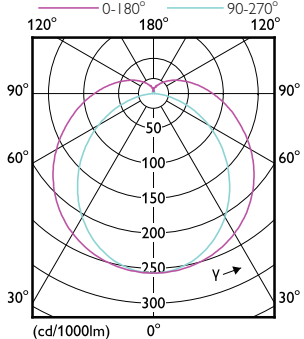

MASTER LEDtube (EM/MAINS)