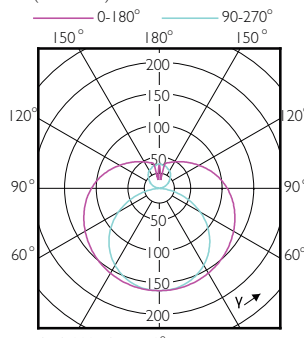

MASTER LEDtube (EM/MAINS)