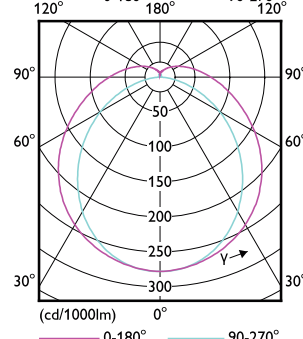

MASTER LEDtube (EM/MAINS)