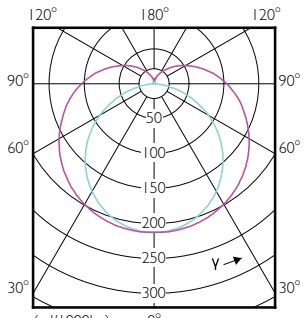

MASTER LEDtube (EM/MAINS)