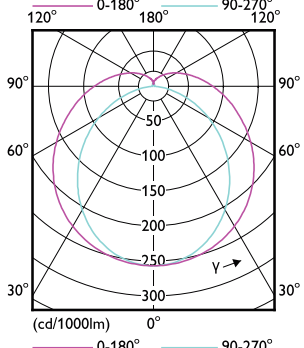

MASTER LEDtube (EM/MAINS)