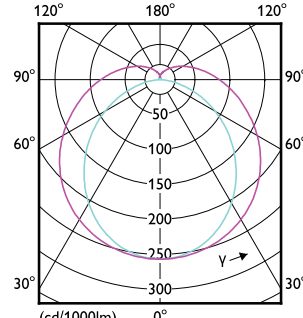

MASTER LEDtube (EM/MAINS)