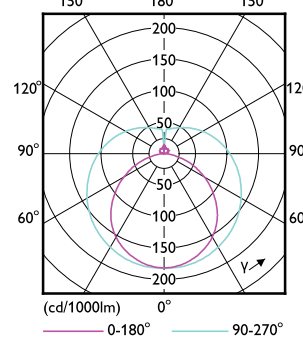

MASTER LEDtube (EM/MAINS)