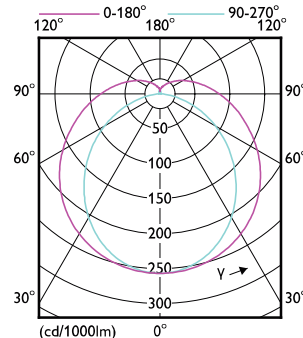

MASTER LEDtube (EM/MAINS)