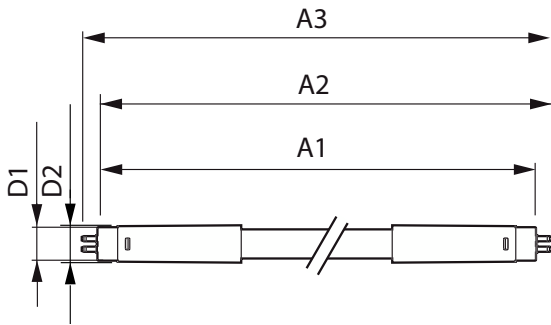

MASTER LEDtube InstantFit HF T8

Dimensional drawing

Product	D1	D2	A1	A2	A3
MAS LEDtube HF 600mm HO 8W830 T8	25.8 mm	28 mm	588.6 mm	595.7 mm	602.8 mm
MAS LEDtube HF 600mm HO 8W830 T8	25.8 mm	28 mm	588.6 mm	595.7 mm	602.8 mm
MAS LEDtube HF 600mm HO 8W840 T8	25.8 mm	28 mm	588.6 mm	595.7 mm	602.8 mm
MAS LEDtube HF 600mm HO 8W865 T8	25.8 mm	28 mm	588.6 mm	595.7 mm	602.8 mm
MAS LEDtube HF 600mm HO 8W865 T8	25.8 mm	28 mm	588.6 mm	595.7 mm	602.8 mm

General Information	
Switching Cycle	50,000
Light Technical	
Beam Angle (Nom)	160 degree(s)
LLMF At End Of Nominal Lifetime (Nom)	70 %
Operating and Electrical	
Starting Time (Nom)	0.5 s
Temperature	
Ambient temperature range	-20 °C to 45 °C

General Information

Order Code	Full Product Name	Cap-Base	Nominal lifetime
929001284202	MAS LEDtube HF 1200mm HO 14W865 T8	G13 ROT	60,000 hour(s)
929001284602	MAS LEDtube HF 1500mm HO 20W830 T8	G13 ROT	60,000 hour(s)
929001300002	MAS LEDtube HF 1200mm UO 16W840 T8	G13 ROT	60,000 hour(s)
929001300102	MAS LEDtube HF 1200mm UO 16W865 T8	G13 ROT	60,000 hour(s)
929001300202	MAS LEDtube HF 1200mm UO 16W830 T8	G13 ROT	60,000 hour(s)
929002479402	MAS LEDtube HF 1200mm 14W 833 T8 FOOD	G13	60,000 hour(s)
929003553402	MAS LEDtube HF 1200mm HO 14W830 T8	G13 ROT	75,000 hour(s)
929003553502	MAS LEDtube HF 1200mm HO 14W840 T8	G13 ROT	75,000 hour(s)
929003553602	MAS LEDtube HF 1200mm HO 14W865 T8	G13 ROT	75,000 hour(s)
929003553702	MAS LEDtube HF 1500mm HO 20W830 T8	G13 ROT	75,000 hour(s)
929003553802	MAS LEDtube HF 1500mm HO 20W840 T8	G13 ROT	75,000 hour(s)

Order Code	Full Product Name	Cap-Base	Nominal lifetime
929003553902	MAS LEDtube HF 1500mm HO 20W865 T8	G13 ROT	75,000 hour(s)
929003554002	MAS LEDtube HF 1200mm UO 16W830 T8	G13 ROT	75,000 hour(s)
929003554102	MAS LEDtube HF 1200mm UO 16W840 T8	G13 ROT	75,000 hour(s)
929003554202	MAS LEDtube HF 1200mm UO 16W865 T8	G13 ROT	75,000 hour(s)
929003554302	MAS LEDtube HF 1500mm UO 24W830 T8	G13 ROT	75,000 hour(s)
929003554402	MAS LEDtube HF 1500mm UO 24W840 T8	G13 ROT	75,000 hour(s)
929003554502	MAS LEDtube HF 1500mm UO 24W865 T8	G13 ROT	75,000 hour(s)
929001393102	MAS LEDtube HF 600mm HO 8W830 T8	G13 ROT	60,000 hour(s)
929001393132	MAS LEDtube HF 600mm HO 8W830 T8	G13 ROT	75,000 hour(s)
929001393232	MAS LEDtube HF 600mm HO 8W840 T8	G13 ROT	75,000 hour(s)
929001393302	MAS LEDtube HF 600mm HO 8W865 T8	G13 ROT	60,000 hour(s)
929001393332	MAS LEDtube HF 600mm HO 8W865 T8	G13 ROT	75,000 hour(s)