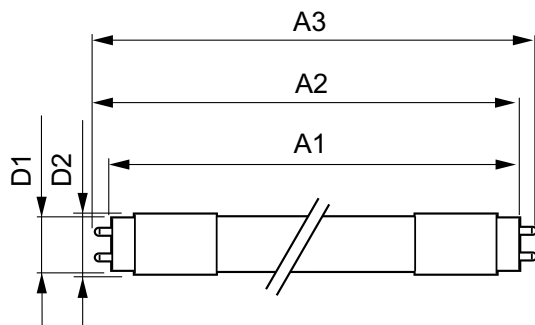

Warnings and Safety

- NOTES: The overall energy efficiency and light distribution of any installation that uses these lamps are determined by the design of the installation.

Dimensional drawing

Product	D1	D2	A1	A2	A3
MAS LEDtube HF 1200mm 14W 833 T8 FOOD	25.6 mm	28 mm	1,198.1 mm	1,205.2 mm	1,212.3 mm
MAS LEDtube HF 1200mm HO 14W830 T8	25.8 mm	28 mm	1,198.2 mm	1,205.3 mm	1,212.4 mm
MAS LEDtube HF 1200mm HO 14W840 T8	25.8 mm	28 mm	1,198.2 mm	1,205.3 mm	1,212.4 mm
MAS LEDtube HF 1200mm HO 14W865 T8	25.6 mm	28 mm	1,198.1 mm	1,205.2 mm	1,212.3 mm
MAS LEDtube HF 1200mm HO 14W865 T8	25.8 mm	28 mm	1,198.2 mm	1,205.3 mm	1,212.4 mm
MAS LEDtube HF 1200mm UO 16W830 T8	25.6 mm	28 mm	1,198.1 mm	1,205.2 mm	1,212.3 mm
MAS LEDtube HF 1200mm UO 16W830 T8	25.8 mm	28 mm	1,198.2 mm	1,205.3 mm	1,212.4 mm
MAS LEDtube HF 1200mm UO 16W840 T8	25.8 mm	28 mm	1,198.2 mm	1,205.3 mm	1,212.4 mm
MAS LEDtube HF 1200mm UO 16W840 T8	25.6 mm	28 mm	1,198.1 mm	1,205.2 mm	1,212.3 mm
MAS LEDtube HF 1200mm UO 16W865 T8	25.6 mm	28 mm	1,198.1 mm	1,205.2 mm	1,212.3 mm
MAS LEDtube HF 1200mm UO 16W865 T8	25.8 mm	28 mm	1,198.2 mm	1,205.3 mm	1,212.4 mm
MAS LEDtube HF 1500mm HO 20W830 T8	25.6 mm	28 mm	1,498.7 mm	1,505.8 mm	1,512.9 mm
MAS LEDtube HF 1500mm HO 20W830 T8	25.8 mm	28 mm	1,498.8 mm	1,505.9 mm	1,513 mm
MAS LEDtube HF 1500mm HO 20W840 T8	25.8 mm	28 mm	1,498.8 mm	1,505.9 mm	1,513 mm
MAS LEDtube HF 1500mm HO 20W865 T8	25.8 mm	28 mm	1,498.8 mm	1,505.9 mm	1,513 mm
MAS LEDtube HF 1500mm UO 24W830 T8	25.8 mm	28 mm	1,498.8 mm	1,505.9 mm	1,513 mm
MAS LEDtube HF 1500mm UO 24W840 T8	25.8 mm	28 mm	1,498.8 mm	1,505.9 mm	1,513 mm
MAS LEDtube HF 1500mm UO 24W865 T8	25.8 mm	28 mm	1,498.8 mm	1,505.9 mm	1,513 mm