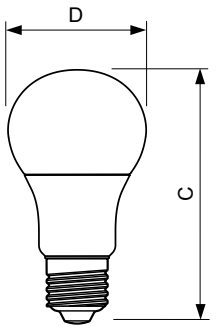

## Dimensional drawing

Product	D	C
MASLEDbulb DT 14-100WE27 927-922 A67FR	77 mm	142 mm

## Dimensional drawing

Product	D	C
MAS LEDbulb DT 6-40W B22 A60 CL	60 mm	110 mm

Product	D	C
MAS LEDbulb DT 15-100W A67 B22 827 FR	70.6 mm	135.9 mm
MAS LEDbulb DT 11-75W A67 B22 827 FR	70.6 mm	135.9 mm
MAS LEDbulb DT 8.5-60W B22 A60 CL	60 mm	110 mm