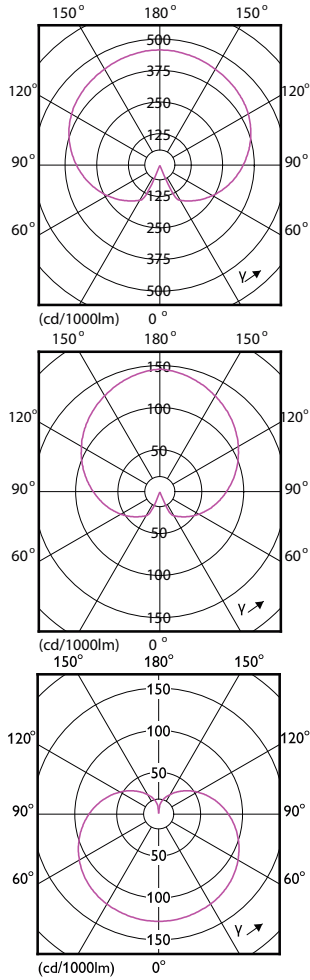

Order Code	Full Product Name	Bulb Finish	Bulb Shape
55557600	MAS LEDbulb DT 15-100W A67 B22 827 FR	-	A67
55553800	MAS LEDbulb DT 11-75W A67 B22 827 FR	-	A67
70709800	MAS LED bulb DT 5.5-40WE27 927-922 A60FR	Frosted (FR)	A60
70711100	MAS LED bulb DT 9-60W E27 927-922 A60 FR	Frosted (FR)	A60
82618800	MAS LED bulb DT 12-75WE27 927-922 A67 FR	Frosted (FR)	A67
69564400	MASLEDbulb DT 14-100WE27 927-922 A67FR	Frosted (FR)	A67

Temperature

Order Code	Full Product Name	T-Case Maximum (Nom)
48130100	MAS LEDbulb DT 6-40W B22 A60 CL	85 °C
48134900	MAS LEDbulb DT 8.5-60W B22 A60 CL	110 °C
48128800	MAS LEDbulb DT 6-40W E27 A60 CL	85 °C
48132500	MAS LEDbulb DT 8.5-60W E27 A60 CL	110 °C
5555200	MAS LEDbulb DT 15-100W A67 E27 827 FR	105 °C
55551400	MAS LEDbulb DT 11-75W A67 E27 827 FR	100 °C
55557600	MAS LEDbulb DT 15-100W A67 B22 827 FR	105 °C
55553800	MAS LEDbulb DT 11-75W A67 B22 827 FR	100 °C
70709800	MAS LED bulb DT 5.5-40WE27 927-922 A60FR	70 °C
70711100	MAS LED bulb DT 9-60W E27 927-922 A60 FR	85 °C
82618800	MAS LED bulb DT 12-75WE27 927-922 A67 FR	80 °C
69564400	MASLEDbulb DT 14-100WE27 927-922 A67FR	90 °C