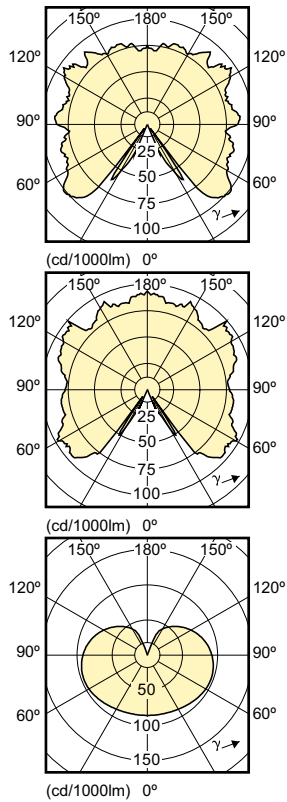

Order Code	Full Product Name	Bulb Finish	Bulb Shape
55557600	MAS LEDbulb DT 15-100W A67 B22 827 FR	-	A67
55553800	MAS LEDbulb DT 11-75W A67 B22 827 FR	-	A67
70709800	MAS LED bulb DT 5.5-40WE27 927-922 A60FR	Frosted (FR)	A60
70711100	MAS LED bulb DT 9-60W E27 927-922 A60 FR	Frosted (FR)	A60
82618800	MAS LED bulb DT 12-75WE27 927-922 A67 FR	Frosted (FR)	A67
69564400	MASLEDbulb DT 14-100WE27 927-922 A67FR	Frosted (FR)	A67

Temperature

Order Code	Full Product Name	T-Case Maximum (Nom)
48130100	MAS LEDbulb DT 6-40W B22 A60 CL	85 °C
48134900	MAS LEDbulb DT 8.5-60W B22 A60 CL	110 °C
48128800	MAS LEDbulb DT 6-40W E27 A60 CL	85 °C
48132500	MAS LEDbulb DT 8.5-60W E27 A60 CL	110 °C
5555200	MAS LEDbulb DT 15-100W A67 E27 827 FR	105 °C
55551400	MAS LEDbulb DT 11-75W A67 E27 827 FR	100 °C
55557600	MAS LEDbulb DT 15-100W A67 B22 827 FR	105 °C
55553800	MAS LEDbulb DT 11-75W A67 B22 827 FR	100 °C
70709800	MAS LED bulb DT 5.5-40WE27 927-922 A60FR	70 °C
70711100	MAS LED bulb DT 9-60W E27 927-922 A60 FR	85 °C
82618800	MAS LED bulb DT 12-75WE27 927-922 A67 FR	80 °C
69564400	MASLEDbulb DT 14-100WE27 927-922 A67FR	90 °C