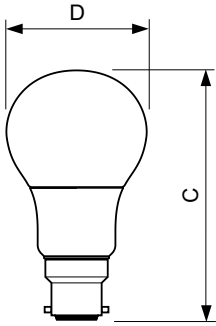

## Dimensional drawing

Product	D	C
MASLEDbulb DT 14-100WE27 927-922 A67FR	77 mm	142 mm

## Dimensional drawing

Product	D	C
MAS LEDbulb DT 6-40W B22 A60 CL	60 mm	110 mm

Product	D	C
MAS LEDbulb DT 15-100W A67 B22 827 FR	70.6 mm	135.9 mm
MAS LEDbulb DT 11-75W A67 B22 827 FR	70.6 mm	135.9 mm
MAS LEDbulb DT 8.5-60W B22 A60 CL	60 mm	110 mm