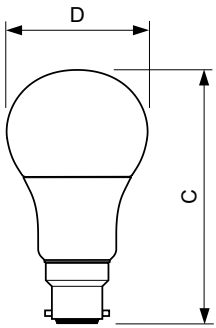

## Dimensional drawing

Product	D	C
MASLEDbulb DT 14-100WE27 927-922 A67FR	77 mm	142 mm

## Dimensional drawing

Product	D	C
MAS LEDbulb DT 6-40W B22 A60 CL	60 mm	110 mm

Product	D	C
MAS LEDbulb DT 15-100W A67 B22 827 FR	70.6 mm	135.9 mm
MAS LEDbulb DT 11-75W A67 B22 827 FR	70.6 mm	135.9 mm
MAS LEDbulb DT 8.5-60W B22 A60 CL	60 mm	110 mm