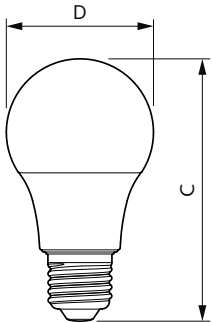

Application

- Hotels, restaurants, bars, cafés
- Hotels, restaurants, bars, cafés
- Lobbies, corridors, stairwells, reception areas
- Lobbies, corridors, stairwells, reception areas

Warnings and Safety

- Operating temperature range is between -20° C and 45° C ambient
- Operating temperature range is between -20° C and 45° C ambient
- Only to apply in dry or damp locations and most of open fixtures with lamp-holders that offer sufficient space (10 mm free air space)
- Only to apply in dry or damp locations and most of open fixtures with lamp-holders that offer sufficient space (10 mm free air space)
- Not intended for use with emergency light fixtures or exit lights
- Not intended for use with emergency light fixtures or exit lights

Versions

LEDbulb MAS SLR1 A60 E27 CL 1

MASTER Plastic LEDbulbs

Dimensional drawing

Product	D	C
MAS LEDbulb DT 8-60W E27 A60 CL	60.5 mm	110 mm