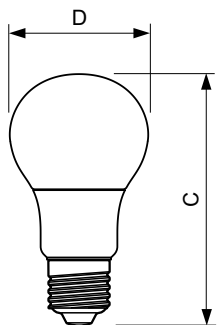

## Dimensional drawing

Product	D	C
MAS LEDbulb DT 6-40W E27 A60 CL	60 mm	110 mm

Product	D	C
MAS LEDbulb DT 11-75W A67 E27 827 FR	70.6 mm	137.2 mm
MAS LEDbulb DT 15-100W A67 E27 827 FR	70.6 mm	137.2 mm
MAS LEDbulb DT 8.5-60W E27 A60 CL	60 mm	110 mm