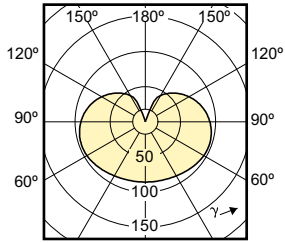

MASTER LEDbulb