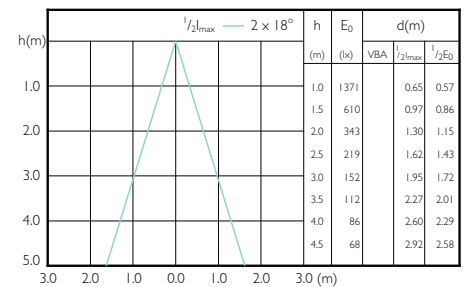

MASTER LEDspotMV 50W GU10 922-927 36D

Beam Diagrams

MASTER LEDspotMV 35W GU10 36D 260lm

MASTER LEDspotMV 35W GU10 60D 260lm

MASTER LEDspotMV 50W GU10 36D 355lm

MASTER LEDspotMV 50W GU10 60D 355lm

MASTER LEDspotMV 80W GU10 830 36D