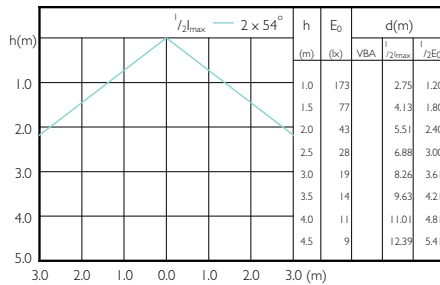

MASTER LEDspotMV 80W GU10 840 36D

MASTER LEDspotMV 80W GU10 865 36D VLE

MASTER LEDspot MV

Beam Diagrams

MASTER LEDspotMV 650lm GU10 830 120D VLE

MASTER LEDspotMV 680lm GU10 840 120D VLE

MASTER LEDspotMV 35W GU10 922-927 36D