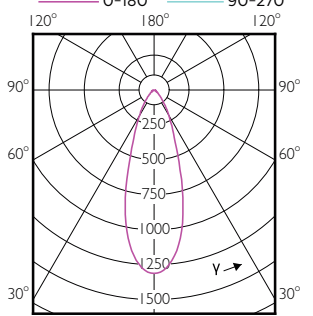

MASTER LEDspot MV