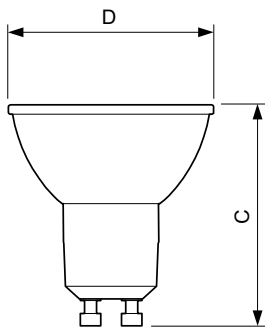

Aplicação

- Hotéis, restaurantes, bares, cafés
- Entradas, corredores, escadas

MASTER LEDspot MV

Versions

Desenho dimensional

Product	D	C
MAS LED spot VLE D 680lm GU10 865 120D	50 mm	54 mm
MAS LED spot VLE D 680lm GU10 840 120D	50 mm	54 mm
MAS LED spot VLE D 650lm GU10 830 120D	50 mm	54 mm
MAS LED spot VLE D 7-80W GU10 865 36D	50 mm	54 mm
MAS LED spot VLE D 7-80W GU10 840 36D	50 mm	54 mm
MAS LED spot VLE D 7-80W GU10 830 36D	50 mm	54 mm
MAS LED spot VLE DT 4.9-50W GU10 927 36D	50 mm	54 mm
MAS LED spot VLE DT 3.7-35W GU10 927 36D	50 mm	54 mm
MAS LED spot VLE D 4.9-50W GU10 940 60D	50 mm	54 mm
MAS LED spot VLE D 4.9-50W GU10 927 60D	50 mm	54 mm
MAS LED spot VLE D 4.9-50W GU10 930 60D	50 mm	54 mm
MAS LED spot VLE D 4.9-50W GU10 930 36D	50 mm	54 mm
MAS LED spot VLE D 4.9-50W GU10 940 36D	50 mm	54 mm
MAS LED spot VLE D 4.9-50W GU10 927 36D	50 mm	54 mm
MAS LED spot VLE D 3.7-35W GU10 940 60D	50 mm	54 mm
MAS LED spot VLE D 3.7-35W GU10 930 60D	50 mm	54 mm
MAS LED spot VLE D 3.7-35W GU10 927 60D	50 mm	54 mm
MAS LED spot VLE D 3.7-35W GU10 940 36D	50 mm	54 mm
MAS LED spot VLE D 3.7-35W GU10 930 36D	50 mm	54 mm
MAS LED spot VLE D 3.7-35W GU10 927 36D	50 mm	54 mm