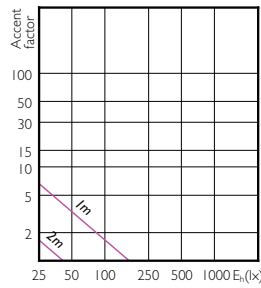

MASTER LEDspotMV 650lm GU10 830 120D VLE