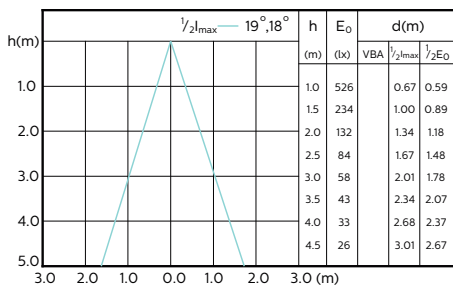

Beam Diagrams

MASTER LEDspotMV 35W GU10 36D 260lm