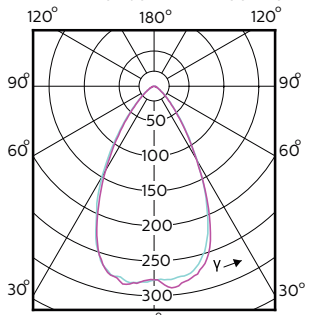

MASTER LEDspot MV