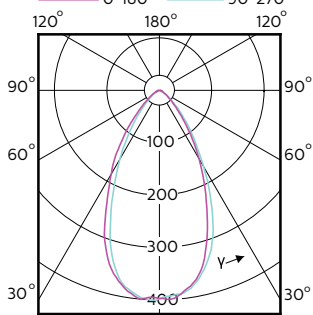

MASTER LEDspot MV