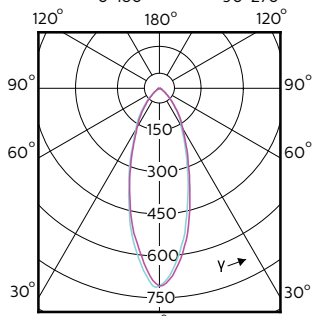

MASTER LEDspot MV