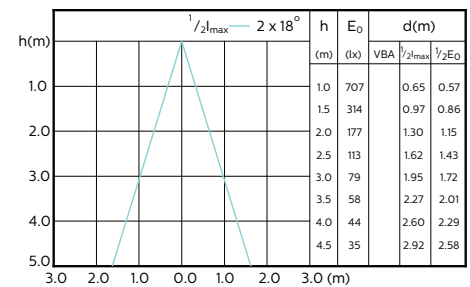

MASTER LEDspotMV 50W GU10 922-927 36D

Beam Diagrams

MASTER LEDspotMV 35W GU10 36D 260lm

MASTER LEDspotMV 35W GU10 60D 260lm

MASTER LEDspotMV 50W GU10 36D 355lm

MASTER LEDspotMV 50W GU10 60D 355lm

MASTER LEDspotMV 80W GU10 830 36D