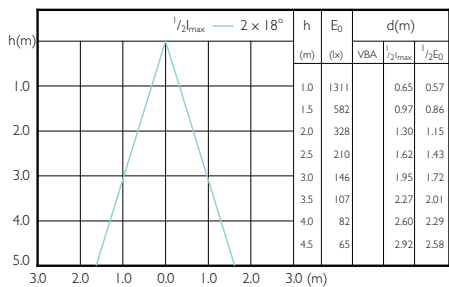

MASTER LEDspotMV 50W GU10 922-927 36D

Beam Diagrams

MASTER LEDspotMV 35W GU10 36D 260lm

MASTER LEDspotMV 35W GU10 60D 260lm

MASTER LEDspotMV 50W GU10 36D 355lm

MASTER LEDspotMV 50W GU10 60D 355lm

MASTER LEDspotMV 80W GU10 830 36D