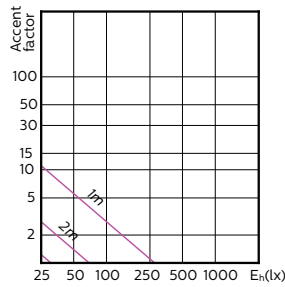

MASTER LEDspot MV

MASTER LEDspot MV

Accent Diagrams

MASTER LEDspotMV 35W GU10 36D 260lm

MASTER LEDspotMV 35W GU10 60D 260lm

MASTER LEDspotMV 50W GU10 36D 355lm

MASTER LEDspotMV 50W GU10 60D 355lm

MASTER LEDspotMV 80W GU10 830 36D