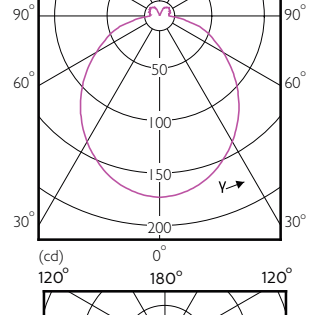

MASTER LEDspot MV