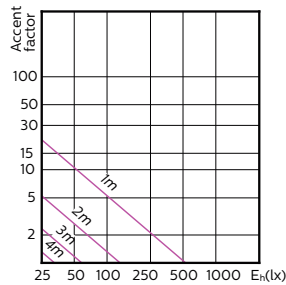

MASTER LEDspot MV

Accent Diagrams

MASTER LEDspotMV 35W GU10 922-927 36D