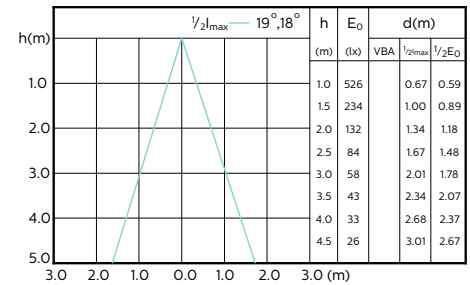

MASTER LEDspotMV 80W GU10 840 36D

MASTER LEDspotMV 80W GU10 865 36D VLE

MASTER LEDspot MV

Beam Diagrams

MASTER LEDspotMV 650lm GU10 830 120D VLE

MASTER LEDspotMV 680lm GU10 840 120D VLE

MASTER LEDspotMV 35W GU10 922-927 36D