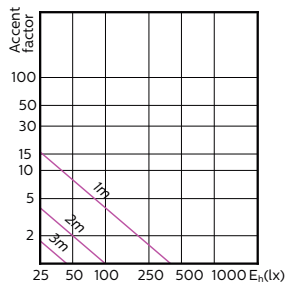

MASTER LEDspot MV

MASTER LEDspot MV

Accent Diagrams

MASTER LEDspotMV 35W GU10 36D 260lm

MASTER LEDspotMV 35W GU10 60D 260lm

MASTER LEDspotMV 50W GU10 36D 355lm

MASTER LEDspotMV 50W GU10 60D 355lm

MASTER LEDspotMV 80W GU10 830 36D