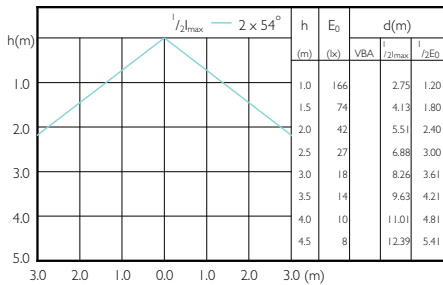

MASTER LEDspot MV

Beam Diagrams

MASTER LEDspotMV 650lm GU10 830 120D VLE