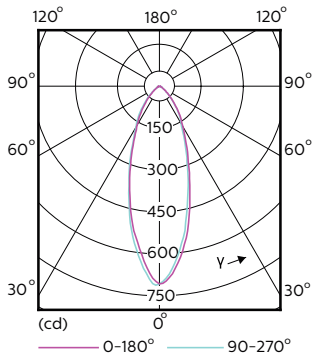

MASTER LEDspot MV

Accent Diagrams