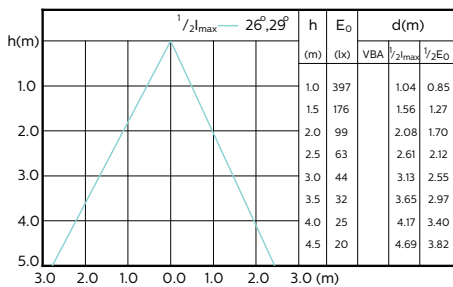

MASTER LEDspotMV 50W GU10 922-927 36D

Beam Diagrams

MASTER LEDspotMV 35W GU10 36D 260lm

MASTER LEDspotMV 35W GU10 60D 260lm

MASTER LEDspotMV 50W GU10 36D 355lm

MASTER LEDspotMV 50W GU10 60D 355lm

MASTER LEDspotMV 80W GU10 830 36D