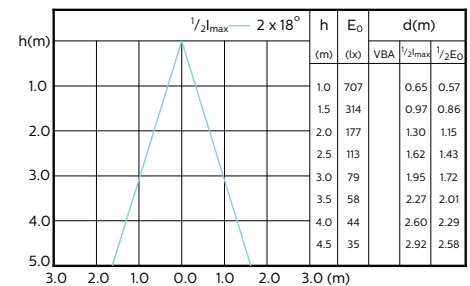

MASTER LEDspotMV 80W GU10 840 36D

MASTER LEDspotMV 80W GU10 865 36D VLE

MASTER LEDspot MV

Beam Diagrams

MASTER LEDspotMV 650lm GU10 830 120D VLE

MASTER LEDspotMV 680lm GU10 840 120D VLE

MASTER LEDspotMV 35W GU10 922-927 36D