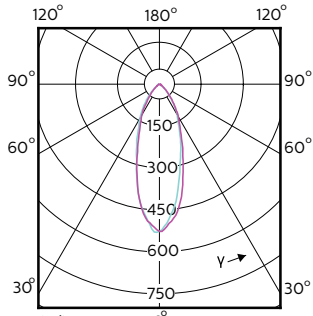

MASTER LEDspot MV