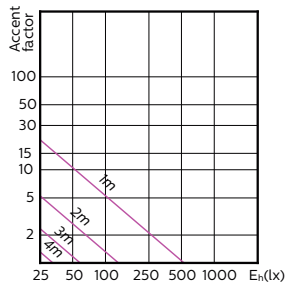

MASTER LEDspotMV 35W GU10 36D 260lm