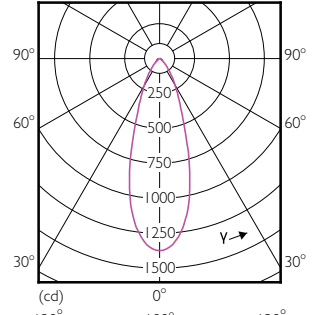

MASTER LEDspot MV