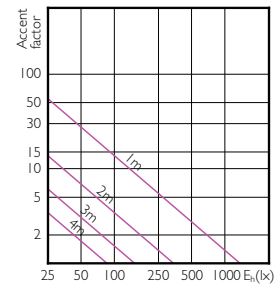

MASTER LEDspot MV

MASTER LEDspot MV

Accent Diagrams

MASTER LEDspotMV 35W GU10 36D 260lm

MASTER LEDspotMV 35W GU10 60D 260lm

MASTER LEDspotMV 50W GU10 36D 355lm

MASTER LEDspotMV 50W GU10 60D 355lm

MASTER LEDspotMV 80W GU10 830 36D