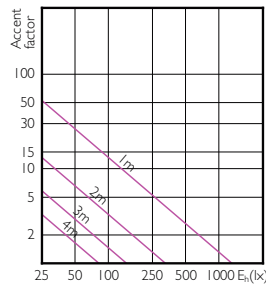

Order Code	Full Product Name	Fluxo			Ângulo do feixe nominal
		Fluxo luminoso (Nom.)	Fluxo luminoso (Nom.)	Intensidade luminosa (Nom.)	
70793700	MAS LED spot VLE D 4.9-50W GU10 930 60D	365 lm	365 lm	400 cd	60 °
70795100	MAS LED spot VLE D 4.9-50W GU10 940 60D	380 lm	380 lm	400 cd	60 °
70797500	MAS LED spot VLE D 7-80W GU10 830 36D	590 lm	590 lm	1200 cd	36 °
70799900	MAS LED spot VLE D 7-80W GU10 840 36D	610 lm	610 lm	1200 cd	36 °
70801900	MAS LED spot VLE D 7-80W GU10 865 36D	610 lm	610 lm	1200 cd	36 °
70809500	MAS LED spot VLE DT 3.7-35W GU10 927 36D	260 lm	260 lm	500 cd	36 °
70811800	MAS LED spot VLE DT 4.9-50W GU10 927 36D	355 lm	355 lm	650 cd	36 °
72431600	MAS LED spot VLE D 650lm GU10 830 120D	650 lm	650 lm	-	-
72433000	MAS LED spot VLE D 680lm GU10 840 120D	680 lm	680 lm	-	-
72435400	MAS LED spot VLE D 680lm GU10 865 120D	680 lm	680 lm	-	-

MASTER LEDspot MV

MASTER LEDspot MV

Accent Diagrams

MASTER LEDspotMV 35W GU10 36D 260lm

MASTER LEDspotMV 35W GU10 60D 260lm

MASTER LEDspotMV 50W GU10 36D 355lm

MASTER LEDspotMV 50W GU10 60D 355lm

MASTER LEDspotMV 80W GU10 830 36D