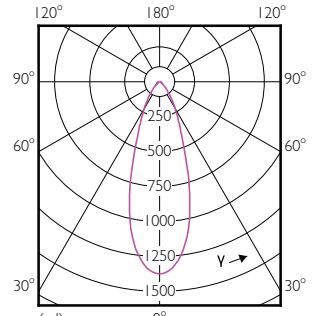

MASTER LEDspot MV