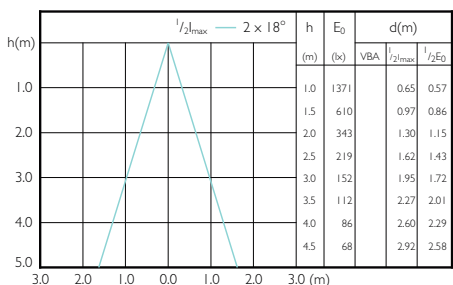

MASTER LEDspotMV 80W GU10 865 36D VLE