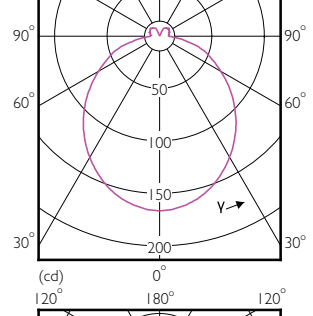

MASTER LEDspot MV