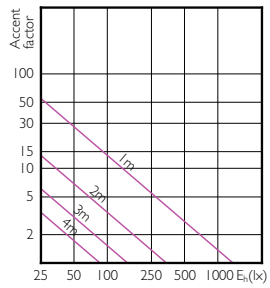

MASTER LEDspotMV 80W GU10 865 36D VLE