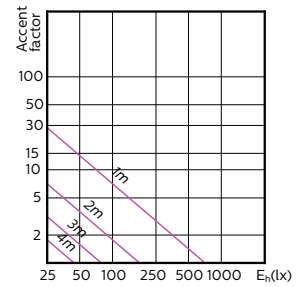

MASTER LEDspot MV

MASTER LEDspot MV

Accent Diagrams

MASTER LEDspotMV 35W GU10 36D 260lm

MASTER LEDspotMV 35W GU10 60D 260lm

MASTER LEDspotMV 50W GU10 36D 355lm

MASTER LEDspotMV 50W GU10 60D 355lm

MASTER LEDspotMV 80W GU10 830 36D