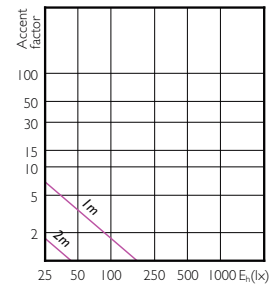

MASTER LEDspotMV 680lm GU10 840 120D VLE