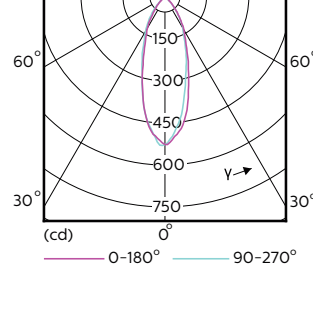

MASTER LEDspot MV