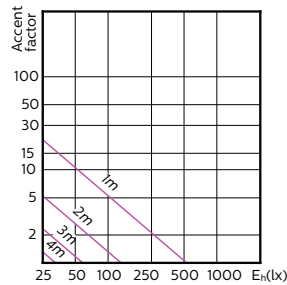

MASTER LEDspotMV 50W GU10 922-927 36D