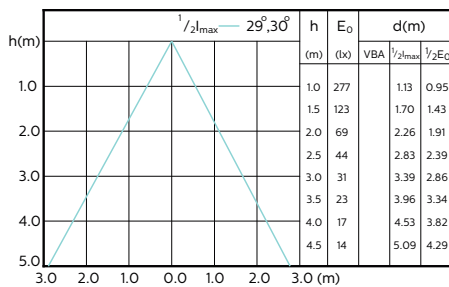

MASTER LEDspotMV 35W GU10 60D 260lm