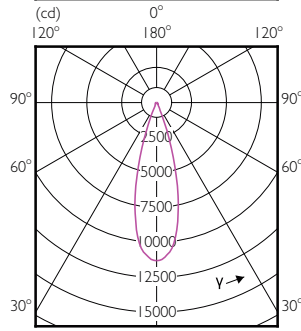

Mechanical and Housing

Order Code	Full Product Name	Bulb Shape
929001317408	MAS LEDspot D 6-50W E27 827 PAR20 25D	PAR20
929001322508	MAS LEDspot D 13-100W E27 927 PAR38 25D	PAR38
929001354808	Master LED PAR30L 32W 30D 840	PAR30L
929001354908	Master LED PAR30L 32W 30D 857	PAR30L
929001374308	Master LED PAR30L 40W 15D 827	PAR30L
929001374408	Master LED PAR30L 40W 15D 830	PAR30L

Order Code	Full Product Name	Bulb Shape
929001374508	Master LED PAR30L 40W 15D 840	PAR30L
929001374608	Master LED PAR30L 40W 15D 857	PAR30L
929001374708	Master LED PAR30L 40W 30D 827	PAR30L
929001374808	Master LED PAR30L 40W 30D 830	PAR30L
929001374908	Master LED PAR30L 40W 30D 840	PAR30L
929001375008	Master LED PAR30L 40W 30D 857	PAR30L

Temperature

Order Code	Full Product Name	T-Case Maximum (Nom)
929001317408	MAS LEDspot D 6-50W E27 827 PAR20 25D	-
929001322508	MAS LEDspot D 13-100W E27 927 PAR38 25D	-
929001354808	Master LED PAR30L 32W 30D 840	79 °C
929001354908	Master LED PAR30L 32W 30D 857	79 °C
929001374308	Master LED PAR30L 40W 15D 827	90 °C
929001374408	Master LED PAR30L 40W 15D 830	90 °C
929001374508	Master LED PAR30L 40W 15D 840	90 °C
929001374608	Master LED PAR30L 40W 15D 857	90 °C
929001374708	Master LED PAR30L 40W 30D 827	90 °C
929001374808	Master LED PAR30L 40W 30D 830	90 °C
929001374908	Master LED PAR30L 40W 30D 840	90 °C
929001375008	Master LED PAR30L 40W 30D 857	90 °C