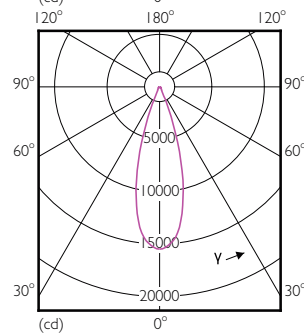

MASTER LEDspot PAR