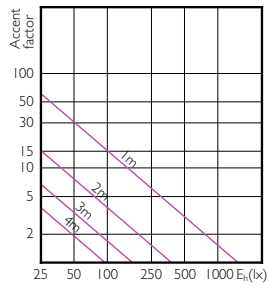

MASTER LEDspot PAR

Accent Diagrams

MASTER LEDspot PAR 50W E27 827 25D