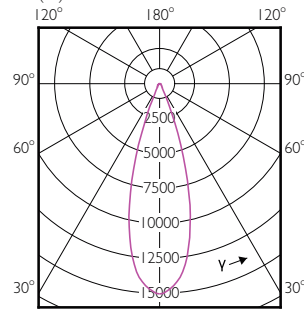

MASTER LEDspot PAR