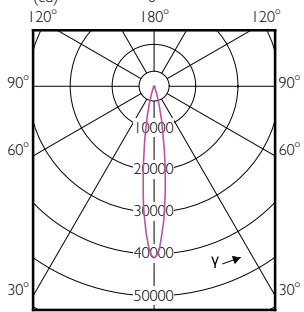

MASTER LEDspot PAR