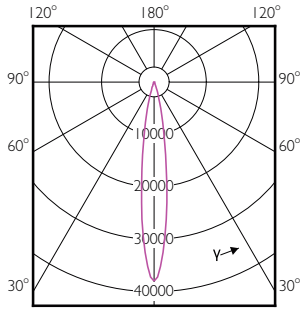

MASTER LEDspot PAR