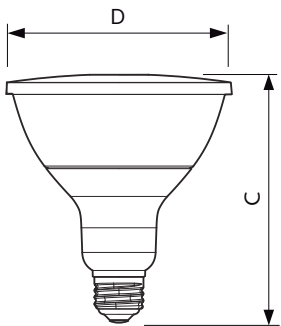

## Dimensional drawing

Product	D	C
Master LED PAR30L 32W 30D 857	95.5 mm	129 mm
Master LED PAR30L 32W 30D 840	95.5 mm	129 mm
Master LED PAR30L 40W 30D 830	95.5 mm	129 mm
Master LED PAR30L 40W 15D 830	95.5 mm	129 mm
Master LED PAR30L 40W 15D 827	95.5 mm	129 mm
Master LED PAR30L 40W 30D 827	95.5 mm	129 mm
Master LED PAR30L 40W 30D 857	95.5 mm	129 mm
Master LED PAR30L 40W 15D 857	95.5 mm	129 mm
Master LED PAR30L 40W 15D 840	95.5 mm	129 mm
Master LED PAR30L 40W 30D 840	95.5 mm	129 mm