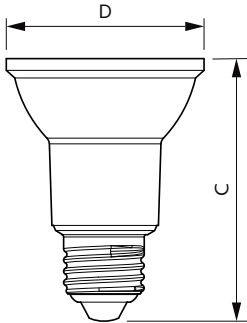

## Dimensional drawing

Product	D	C
Master LED PAR30L 32W 30D 857	95.5 mm	129 mm
Master LED PAR30L 32W 30D 840	95.5 mm	129 mm
Master LED PAR30L 40W 30D 830	95.5 mm	129 mm
Master LED PAR30L 40W 15D 830	95.5 mm	129 mm
Master LED PAR30L 40W 15D 827	95.5 mm	129 mm
Master LED PAR30L 40W 30D 827	95.5 mm	129 mm
Master LED PAR30L 40W 30D 857	95.5 mm	129 mm
Master LED PAR30L 40W 15D 857	95.5 mm	129 mm
Master LED PAR30L 40W 15D 840	95.5 mm	129 mm
Master LED PAR30L 40W 30D 840	95.5 mm	129 mm

Product	D	C
MAS LEDspot D 13-100W E27 927 PAR38 25D	122 mm	134 mm

## Dimensional drawing

Product	D	C
MAS LEDspot D 6-50W E27 827 PAR20 25D	64 mm	85 mm