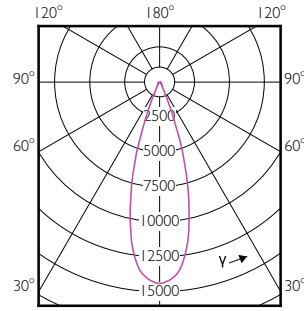

MASTER LEDspot PAR