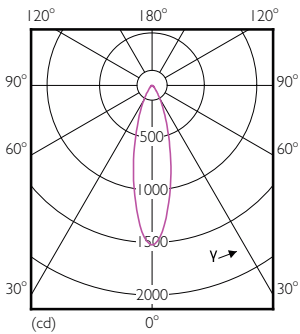

Mechanical and Housing

Order Code	Full Product Name	Bulb Shape
929001317408	MAS LEDspot D 6-50W E27 827 PAR20 25D	PAR20
929001322508	MAS LEDspot D 13-100W E27 927 PAR38 25D	PAR38
929001354808	Master LED PAR30L 32W 30D 840	PAR30L
929001354908	Master LED PAR30L 32W 30D 857	PAR30L
929001374308	Master LED PAR30L 40W 15D 827	PAR30L
929001374408	Master LED PAR30L 40W 15D 830	PAR30L

Order Code	Full Product Name	Bulb Shape
929001374508	Master LED PAR30L 40W 15D 840	PAR30L
929001374608	Master LED PAR30L 40W 15D 857	PAR30L
929001374708	Master LED PAR30L 40W 30D 827	PAR30L
929001374808	Master LED PAR30L 40W 30D 830	PAR30L
929001374908	Master LED PAR30L 40W 30D 840	PAR30L
929001375008	Master LED PAR30L 40W 30D 857	PAR30L

Temperature

Order Code	Full Product Name	T-Case Maximum (Nom)
929001317408	MAS LEDspot D 6-50W E27 827 PAR20 25D	-
929001322508	MAS LEDspot D 13-100W E27 927 PAR38 25D	-
929001354808	Master LED PAR30L 32W 30D 840	79 °C
929001354908	Master LED PAR30L 32W 30D 857	79 °C
929001374308	Master LED PAR30L 40W 15D 827	90 °C
929001374408	Master LED PAR30L 40W 15D 830	90 °C
929001374508	Master LED PAR30L 40W 15D 840	90 °C
929001374608	Master LED PAR30L 40W 15D 857	90 °C
929001374708	Master LED PAR30L 40W 30D 827	90 °C
929001374808	Master LED PAR30L 40W 30D 830	90 °C
929001374908	Master LED PAR30L 40W 30D 840	90 °C
929001375008	Master LED PAR30L 40W 30D 857	90 °C