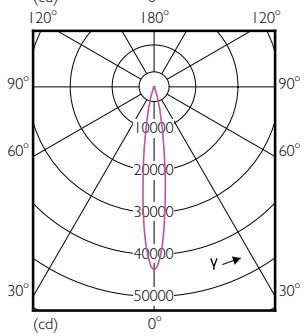

MASTER LEDspot PAR