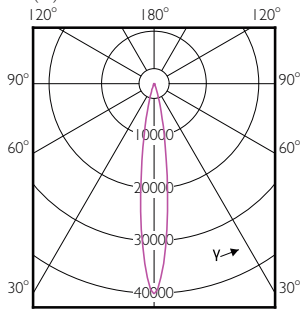

MASTER LEDspot PAR