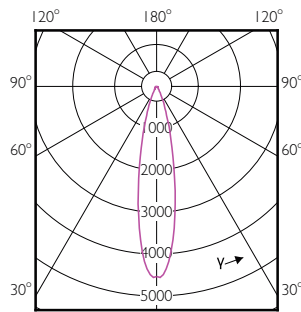

Mechanical and Housing

Order Code	Full Product Name	Bulb Shape
929001317408	MAS LEDspot D 6-50W E27 827 PAR20 25D	PAR20
929001322508	MAS LEDspot D 13-100W E27 927 PAR38 25D	PAR38
929001354808	Master LED PAR30L 32W 30D 840	PAR30L
929001354908	Master LED PAR30L 32W 30D 857	PAR30L
929001374308	Master LED PAR30L 40W 15D 827	PAR30L
929001374408	Master LED PAR30L 40W 15D 830	PAR30L

Order Code	Full Product Name	Bulb Shape
929001374508	Master LED PAR30L 40W 15D 840	PAR30L
929001374608	Master LED PAR30L 40W 15D 857	PAR30L
929001374708	Master LED PAR30L 40W 30D 827	PAR30L
929001374808	Master LED PAR30L 40W 30D 830	PAR30L
929001374908	Master LED PAR30L 40W 30D 840	PAR30L
929001375008	Master LED PAR30L 40W 30D 857	PAR30L

Temperature

Order Code	Full Product Name	T-Case Maximum (Nom)
929001317408	MAS LEDspot D 6-50W E27 827 PAR20 25D	-
929001322508	MAS LEDspot D 13-100W E27 927 PAR38 25D	-
929001354808	Master LED PAR30L 32W 30D 840	79 °C
929001354908	Master LED PAR30L 32W 30D 857	79 °C
929001374308	Master LED PAR30L 40W 15D 827	90 °C
929001374408	Master LED PAR30L 40W 15D 830	90 °C
929001374508	Master LED PAR30L 40W 15D 840	90 °C
929001374608	Master LED PAR30L 40W 15D 857	90 °C
929001374708	Master LED PAR30L 40W 30D 827	90 °C
929001374808	Master LED PAR30L 40W 30D 830	90 °C
929001374908	Master LED PAR30L 40W 30D 840	90 °C
929001375008	Master LED PAR30L 40W 30D 857	90 °C