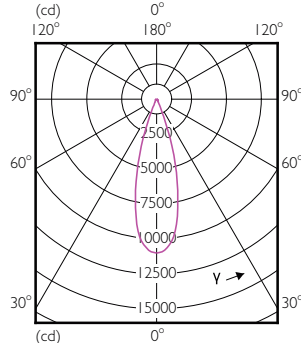

Mechanical and Housing

Order Code	Full Product Name	Bulb Shape
929001317408	MAS LEDspot D 6-50W E27 827 PAR20 25D	PAR20
929001322508	MAS LEDspot D 13-100W E27 927 PAR38 25D	PAR38
929001354808	Master LED PAR30L 32W 30D 840	PAR30L
929001354908	Master LED PAR30L 32W 30D 857	PAR30L
929001374308	Master LED PAR30L 40W 15D 827	PAR30L
929001374408	Master LED PAR30L 40W 15D 830	PAR30L

Order Code	Full Product Name	Bulb Shape
929001374508	Master LED PAR30L 40W 15D 840	PAR30L
929001374608	Master LED PAR30L 40W 15D 857	PAR30L
929001374708	Master LED PAR30L 40W 30D 827	PAR30L
929001374808	Master LED PAR30L 40W 30D 830	PAR30L
929001374908	Master LED PAR30L 40W 30D 840	PAR30L
929001375008	Master LED PAR30L 40W 30D 857	PAR30L

Temperature

Order Code	Full Product Name	T-Case Maximum (Nom)
929001317408	MAS LEDspot D 6-50W E27 827 PAR20 25D	-
929001322508	MAS LEDspot D 13-100W E27 927 PAR38 25D	-
929001354808	Master LED PAR30L 32W 30D 840	79 °C
929001354908	Master LED PAR30L 32W 30D 857	79 °C
929001374308	Master LED PAR30L 40W 15D 827	90 °C
929001374408	Master LED PAR30L 40W 15D 830	90 °C
929001374508	Master LED PAR30L 40W 15D 840	90 °C
929001374608	Master LED PAR30L 40W 15D 857	90 °C
929001374708	Master LED PAR30L 40W 30D 827	90 °C
929001374808	Master LED PAR30L 40W 30D 830	90 °C
929001374908	Master LED PAR30L 40W 30D 840	90 °C
929001375008	Master LED PAR30L 40W 30D 857	90 °C