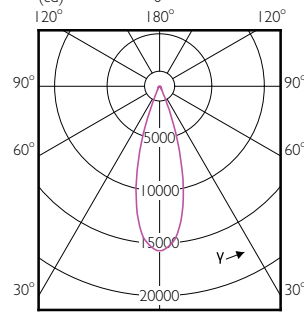

MASTER LEDspot PAR