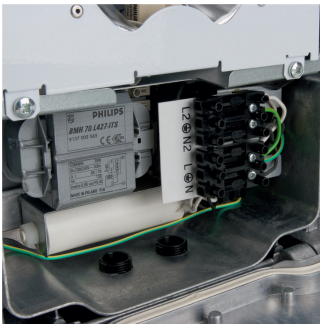

Front cover fully open, providing excellent access to all components

Connector