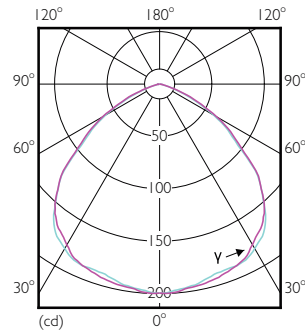

PAR38 LED

Order Code	Full Product Name	Temperatura máxima (nom.)
929001306513	13.5PAR38/PER/BLUE/ND/ULW/G/120V 4/1FB	69 °C
929001306613	13.5PAR38/PER/YELLOW/ND/ULW/G/120V 4/1FB	69 °C
929001306713	13.5PAR38/PER/GREEN/ND/ULW/G/120V 4/1FB	69 °C
929001306813	13.5PAR38/PER/RED/ND/ULW/G/120V 4/1FB	69 °C
929001343812	LEDspot 120W PAR38 830 100-277V 25D ND	80 °C
929001907012	PAR38 14-120W 830 25D 120V G ULW Dim E27	70 °C
929001907112	PAR38 14-120W 850 25D 120V G ULW Dim E27	70 °C