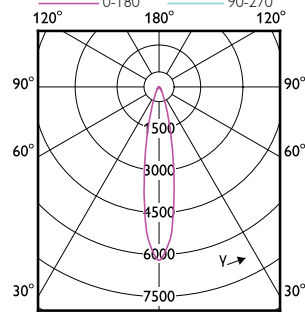

PAR38 LED

Order Code	Full Product Name	Temperatura máxima (nom.)
929001306513	13.5PAR38/PER/BLUE/ND/ULW/G/120V 4/1FB	69 °C
929001306613	13.5PAR38/PER/YELLOW/ND/ULW/G/120V 4/1FB	69 °C
929001306713	13.5PAR38/PER/GREEN/ND/ULW/G/120V 4/1FB	69 °C
929001306813	13.5PAR38/PER/RED/ND/ULW/G/120V 4/1FB	69 °C
929001343812	LEDspot 120W PAR38 830 100-277V 25D ND	80 °C
929001907012	PAR38 14-120W 830 25D 120V G ULW Dim E27	70 °C
929001907112	PAR38 14-120W 850 25D 120V G ULW Dim E27	70 °C