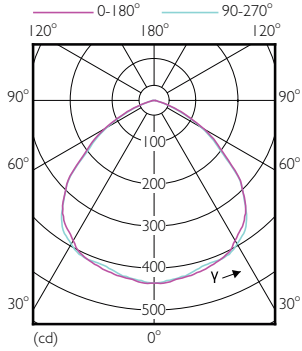

PAR38 LED

Order Code	Full Product Name	Temperatura máxima (nom.)
929001306513	13.5PAR38/PER/BLUE/ND/ULW/G/120V 4/1FB	69 °C
929001306613	13.5PAR38/PER/YELLOW/ND/ULW/G/120V 4/1FB	69 °C
929001306713	13.5PAR38/PER/GREEN/ND/ULW/G/120V 4/1FB	69 °C
929001306813	13.5PAR38/PER/RED/ND/ULW/G/120V 4/1FB	69 °C
929001343812	LEDspot 120W PAR38 830 100-277V 25D ND	80 °C
929001907012	PAR38 14-120W 830 25D 120V G ULW Dim E27	70 °C
929001907112	PAR38 14-120W 850 25D 120V G ULW Dim E27	70 °C