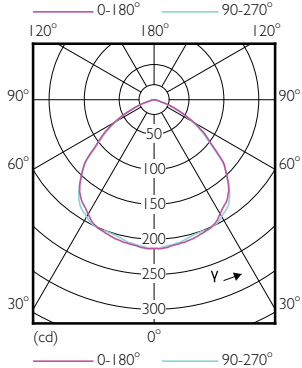

PAR38 LED

Order Code	Full Product Name	Temperatura máxima (nom.)
929001306513	13.5PAR38/PER/BLUE/ND/ULW/G/120V 4/1FB	69 °C
929001306613	13.5PAR38/PER/YELLOW/ND/ULW/G/120V 4/1FB	69 °C
929001306713	13.5PAR38/PER/GREEN/ND/ULW/G/120V 4/1FB	69 °C
929001306813	13.5PAR38/PER/RED/ND/ULW/G/120V 4/1FB	69 °C
929001343812	LEDspot 120W PAR38 830 100-277V 25D ND	80 °C
929001907012	PAR38 14-120W 830 25D 120V G ULW Dim E27	70 °C
929001907112	PAR38 14-120W 850 25D 120V G ULW Dim E27	70 °C