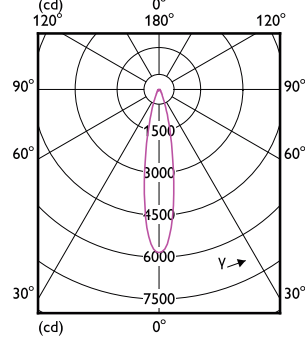

PAR38 LED

Order Code	Full Product Name	Temperatura máxima (nom.)
929001306513	13.5PAR38/PER/BLUE/ND/ULW/G/120V 4/1FB	69 °C
929001306613	13.5PAR38/PER/YELLOW/ND/ULW/G/120V 4/1FB	69 °C
929001306713	13.5PAR38/PER/GREEN/ND/ULW/G/120V 4/1FB	69 °C
929001306813	13.5PAR38/PER/RED/ND/ULW/G/120V 4/1FB	69 °C
929001343812	LEDspot 120W PAR38 830 100-277V 25D ND	80 °C
929001907012	PAR38 14-120W 830 25D 120V G ULW Dim E27	70 °C
929001907112	PAR38 14-120W 850 25D 120V G ULW Dim E27	70 °C