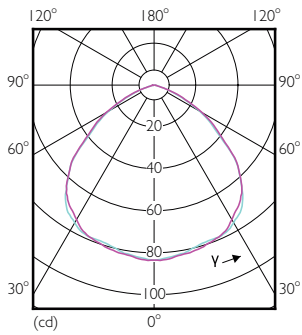

PAR38 LED

Order Code	Full Product Name	Temperatura máxima (nom.)
929001306513	13.5PAR38/PER/BLUE/ND/ULW/G/120V 4/1FB	69 °C
929001306613	13.5PAR38/PER/YELLOW/ND/ULW/G/120V 4/1FB	69 °C
929001306713	13.5PAR38/PER/GREEN/ND/ULW/G/120V 4/1FB	69 °C
929001306813	13.5PAR38/PER/RED/ND/ULW/G/120V 4/1FB	69 °C
929001343812	LEDspot 120W PAR38 830 100-277V 25D ND	80 °C
929001907012	PAR38 14-120W 830 25D 120V G ULW Dim E27	70 °C
929001907112	PAR38 14-120W 850 25D 120V G ULW Dim E27	70 °C