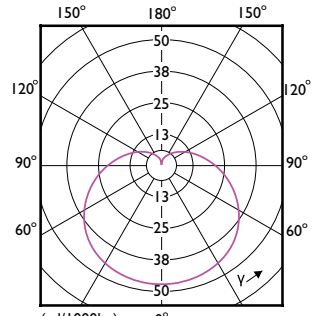

A-Shape LED

Order Code	Full Product Name	T-Ambient (Max)	T-Ambient (Min)	T-Case Maximum (Nom)
578633	12A19/LED/950/FR/ Glass/E26/DIM 1FB T20	113 °F	-4 °F	-

A-Shape LED

A-Shape LED

A-Shape LED

A-Shape LED

(cd/1000lm) 0°