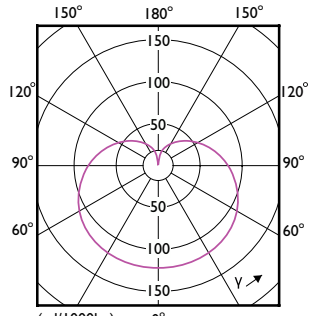

A-Shape LED

Order Code	Full Product Name	T-Ambient (Max)	T-Ambient (Min)	T-Case Maximum (Nom)
578633	12A19/LED/950/FR/ Glass/E26/DIM 1FB T20	113 °F	-4 °F	-

A-Shape LED

A-Shape LED

A-Shape LED

A-Shape LED

(cd/1000lm) 0°