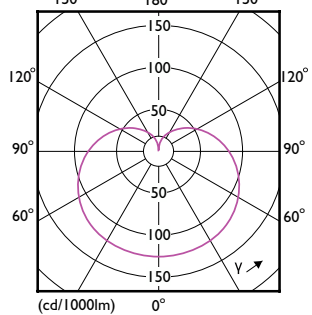

A-Shape LED

Order Code	Full Product Name	T-Ambient (Max)	T-Ambient (Min)	T-Case Maximum (Nom)
578633	12A19/LED/950/FR/ Glass/E26/DIM 1FB T20	113 °F	-4 °F	-

A-Shape LED

A-Shape LED

A-Shape LED

A-Shape LED

(cd/1000lm) 0°