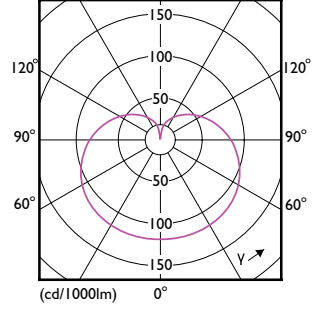

A-Shape LED

Order Code	Full Product Name	T-Ambient (Max)	T-Ambient (Min)	T-Case Maximum (Nom)
578633	12A19/LED/950/FR/ Glass/E26/DIM 1FB T20	113 °F	-4 °F	-

A-Shape LED

A-Shape LED

A-Shape LED

A-Shape LED

(cd/1000lm) 0°