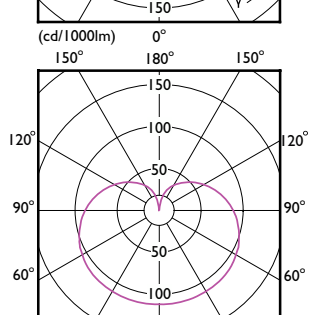

A-Shape LED

Order Code	Full Product Name	T-Ambient (Max)	T-Ambient (Min)	T-Case Maximum (Nom)
578633	12A19/LED/950/FR/ Glass/E26/DIM 1FB T20	113 °F	-4 °F	-

A-Shape LED

A-Shape LED

A-Shape LED

A-Shape LED

(cd/1000lm) 0°