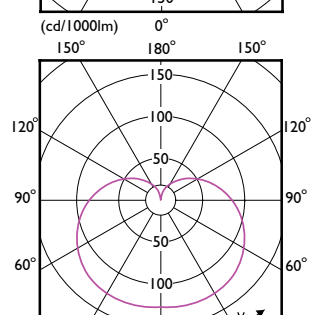

A-Shape LED

Order Code	Full Product Name	T-Ambient (Max)	T-Ambient (Min)	T-Case Maximum (Nom)
578633	12A19/LED/950/FR/ Glass/E26/DIM 1FB T20	113 °F	-4 °F	-

A-Shape LED

A-Shape LED

A-Shape LED

A-Shape LED

(cd/1000lm) 0°