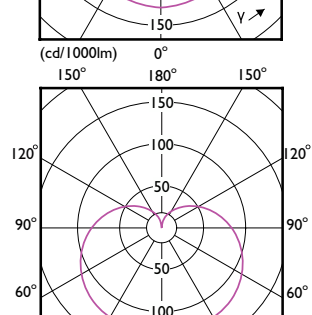

A-Shape LED

Order Code	Full Product Name	T-Ambient (Max)	T-Ambient (Min)	T-Case Maximum (Nom)
578633	12A19/LED/950/FR/ Glass/E26/DIM 1FB T20	113 °F	-4 °F	-

A-Shape LED

A-Shape LED

A-Shape LED

A-Shape LED

(cd/1000lm) 0°