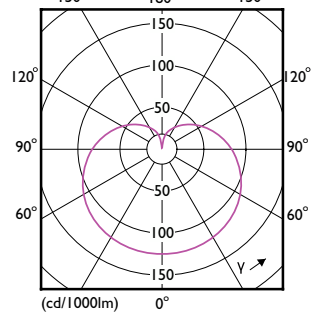

A-Shape LED

Order Code	Full Product Name	T-Ambient (Max)	T-Ambient (Min)	T-Case Maximum (Nom)
578633	12A19/LED/950/FR/ Glass/E26/DIM 1FB T20	113 °F	-4 °F	-

A-Shape LED

A-Shape LED

A-Shape LED

A-Shape LED

(cd/1000lm) 0°