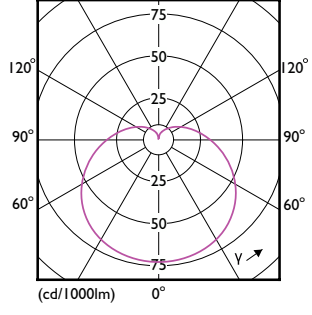

A-Shape LED

Order Code	Full Product Name	T-Ambient (Max)	T-Ambient (Min)	T-Case Maximum (Nom)
578633	12A19/LED/950/FR/ Glass/E26/DIM 1FB T20	113 °F	-4 °F	-

A-Shape LED

A-Shape LED

A-Shape LED

A-Shape LED

(cd/1000lm) 0°