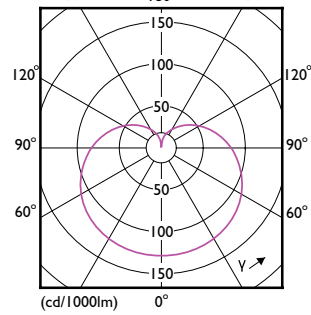

A-Shape LED

Order Code	Full Product Name	T-Ambient (Max)	T-Ambient (Min)	T-Case Maximum (Nom)
578633	12A19/LED/950/FR/ Glass/E26/DIM 1FB T20	113 °F	-4 °F	-

A-Shape LED

A-Shape LED

A-Shape LED

A-Shape LED

(cd/1000lm) 0°