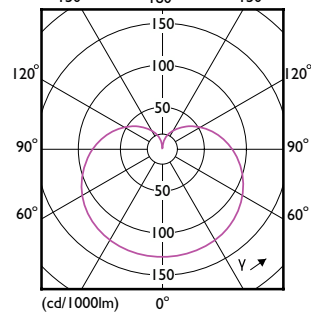

A-Shape LED

Order Code	Full Product Name	T-Ambient (Max)	T-Ambient (Min)	T-Case Maximum (Nom)
578633	12A19/LED/950/FR/ Glass/E26/DIM 1FB T20	113 °F	-4 °F	-

A-Shape LED

A-Shape LED

A-Shape LED

A-Shape LED

(cd/1000lm) 0°