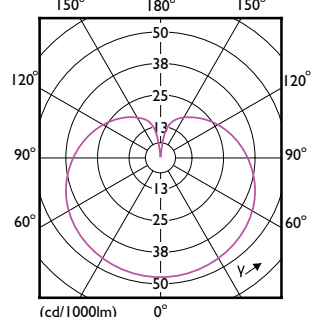

A-Shape LED

Order Code	Full Product Name	T-Ambient (Max)	T-Ambient (Min)	T-Case Maximum (Nom)
578633	12A19/LED/950/FR/ Glass/E26/DIM 1FB T20	113 °F	-4 °F	-

A-Shape LED

A-Shape LED

A-Shape LED

A-Shape LED

(cd/1000lm) 0°