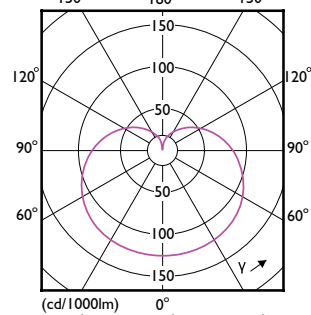

A-Shape LED

Order Code	Full Product Name	T-Ambient (Max)	T-Ambient (Min)	T-Case Maximum (Nom)
578633	12A19/LED/950/FR/ Glass/E26/DIM 1FB T20	113 °F	-4 °F	-

A-Shape LED

A-Shape LED

A-Shape LED

A-Shape LED

(cd/1000lm) 0°