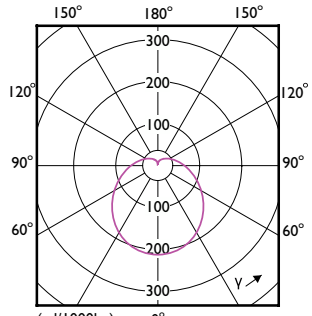

A-Shape LED

Order Code	Full Product Name	T-Ambient (Max)	T-Ambient (Min)	T-Case Maximum (Nom)
578633	12A19/LED/950/FR/ Glass/E26/DIM 1FB T20	113 °F	-4 °F	-

A-Shape LED

A-Shape LED

A-Shape LED

A-Shape LED

(cd/1000lm) 0°