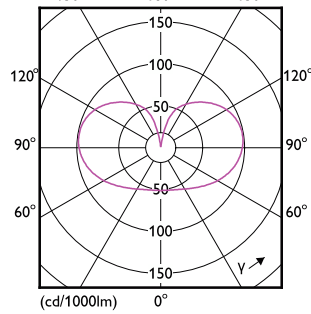

A-Shape LED

Order Code	Full Product Name	T-Ambient (Max)	T-Ambient (Min)	T-Case Maximum (Nom)
578633	12A19/LED/950/FR/ Glass/E26/DIM 1FB T20	113 °F	-4 °F	-

A-Shape LED

A-Shape LED

A-Shape LED

A-Shape LED

(cd/1000lm) 0°