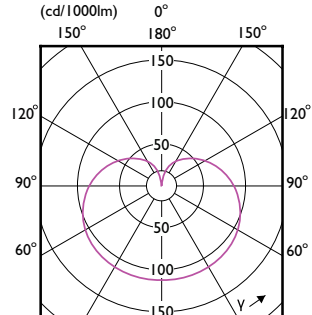

A-Shape LED

Order Code	Full Product Name	T-Ambient (Max)	T-Ambient (Min)	T-Case Maximum (Nom)
578633	12A19/LED/950/FR/ Glass/E26/DIM 1FB T20	113 °F	-4 °F	-

A-Shape LED

A-Shape LED

A-Shape LED

A-Shape LED

(cd/1000lm) 0°