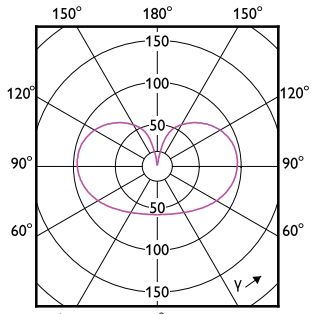

A-Shape LED

Order Code	Full Product Name	T-Ambient (Max)	T-Ambient (Min)	T-Case Maximum (Nom)
578633	12A19/LED/950/FR/ Glass/E26/DIM 1FB T20	113 °F	-4 °F	-

A-Shape LED

A-Shape LED

A-Shape LED

A-Shape LED

(cd/1000lm) 0°