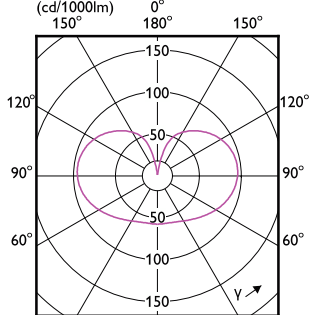

A-Shape LED

Order Code	Full Product Name	T-Ambient (Max)	T-Ambient (Min)	T-Case Maximum (Nom)
578633	12A19/LED/950/FR/ Glass/E26/DIM 1FB T20	113 °F	-4 °F	-

A-Shape LED

A-Shape LED

A-Shape LED

A-Shape LED

(cd/1000lm) 0°