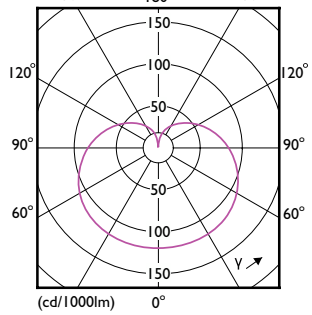

A-Shape LED

Order Code	Full Product Name	T-Ambient (Max)	T-Ambient (Min)	T-Case Maximum (Nom)
578633	12A19/LED/950/FR/ Glass/E26/DIM 1FB T20	113 °F	-4 °F	-

A-Shape LED

A-Shape LED

A-Shape LED

A-Shape LED

(cd/1000lm) 0°