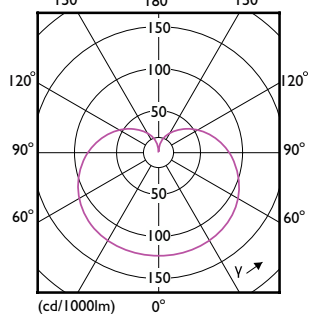

A-Shape LED

Order Code	Full Product Name	T-Ambient (Max)	T-Ambient (Min)	T-Case Maximum (Nom)
578633	12A19/LED/950/FR/ Glass/E26/DIM 1FB T20	113 °F	-4 °F	-

A-Shape LED

A-Shape LED

A-Shape LED

A-Shape LED

(cd/1000lm) 0°