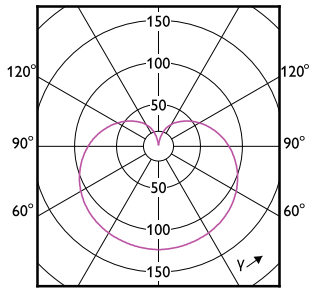

A-Shape LED

Order Code	Full Product Name	T-Ambient (Max)	T-Ambient (Min)	T-Case Maximum (Nom)
578633	12A19/LED/950/FR/ Glass/E26/DIM 1FB T20	113 °F	-4 °F	-