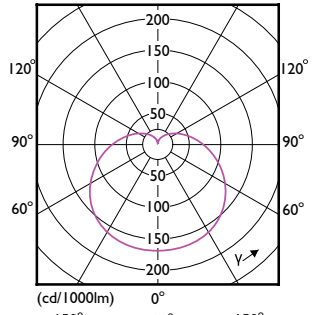

A-Shape LED

Order Code	Full Product Name	T-Ambient (Max)	T-Ambient (Min)	T-Case Maximum (Nom)
578633	12A19/LED/950/FR/ Glass/E26/DIM 1FB T20	113 °F	-4 °F	-

A-Shape LED

A-Shape LED

A-Shape LED

A-Shape LED

(cd/1000lm) 0°