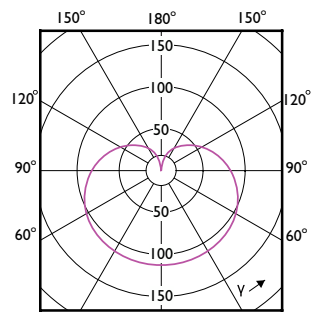

A-Shape LED

Order Code	Full Product Name	T-Ambient (Max)	T-Ambient (Min)	T-Case Maximum (Nom)
578633	12A19/LED/950/FR/ Glass/E26/DIM 1FB T20	113 °F	-4 °F	-

A-Shape LED

A-Shape LED

A-Shape LED

A-Shape LED

(cd/1000lm) 0°