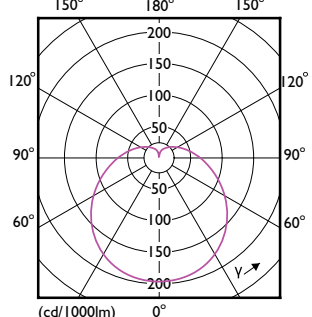

A-Shape LED

Order Code	Full Product Name	T-Ambient (Max)	T-Ambient (Min)	T-Case Maximum (Nom)
578633	12A19/LED/950/FR/ Glass/E26/DIM 1FB T20	113 °F	-4 °F	-

A-Shape LED

A-Shape LED

A-Shape LED

A-Shape LED

(cd/1000lm) 0°