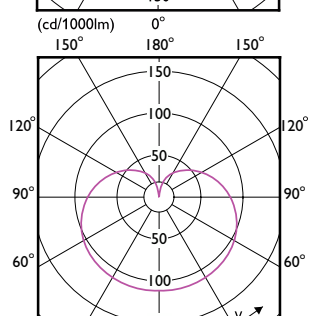

A-Shape LED

Order Code	Full Product Name	T-Ambient (Max)	T-Ambient (Min)	T-Case Maximum (Nom)
578633	12A19/LED/950/FR/ Glass/E26/DIM 1FB T20	113 °F	-4 °F	-

A-Shape LED

A-Shape LED

A-Shape LED

A-Shape LED

(cd/1000lm) 0°