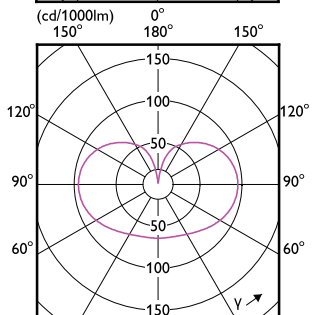

A-Shape LED

Order Code	Full Product Name	T-Ambient (Max)	T-Ambient (Min)	T-Case Maximum (Nom)
578633	12A19/LED/950/FR/ Glass/E26/DIM 1FB T20	113 °F	-4 °F	-

A-Shape LED

A-Shape LED

A-Shape LED

A-Shape LED

(cd/1000lm) 0°