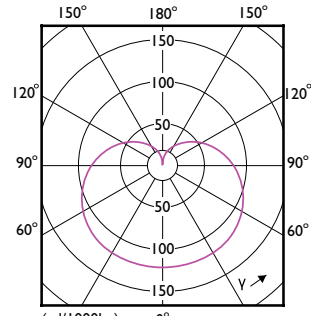

A-Shape LED

Order Code	Full Product Name	T-Ambient (Max)	T-Ambient (Min)	T-Case Maximum (Nom)
578633	12A19/LED/950/FR/ Glass/E26/DIM 1FB T20	113 °F	-4 °F	-

A-Shape LED

A-Shape LED

A-Shape LED

A-Shape LED

(cd/1000lm) 0°