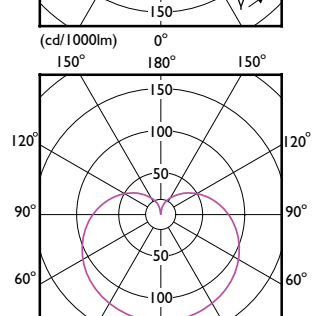

A-Shape LED

Order Code	Full Product Name	T-Ambient (Max)	T-Ambient (Min)	T-Case Maximum (Nom)
578633	12A19/LED/950/FR/ Glass/E26/DIM 1FB T20	113 °F	-4 °F	-

A-Shape LED

A-Shape LED

A-Shape LED

A-Shape LED

(cd/1000lm) 0°