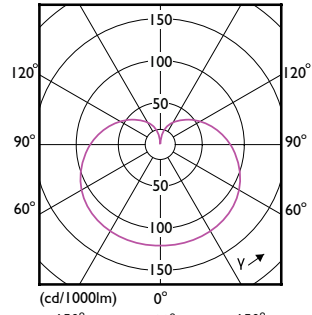

A-Shape LED

Order Code	Full Product Name	T-Ambient (Max)	T-Ambient (Min)	T-Case Maximum (Nom)
578633	12A19/LED/950/FR/ Glass/E26/DIM 1FB T20	113 °F	-4 °F	-

A-Shape LED

A-Shape LED

A-Shape LED

A-Shape LED

(cd/1000lm) 0°