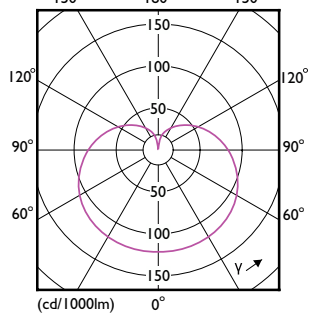

A-Shape LED

Order Code	Full Product Name	T-Ambient (Max)	T-Ambient (Min)	T-Case Maximum (Nom)
578633	12A19/LED/950/FR/ Glass/E26/DIM 1FB T20	113 °F	-4 °F	-

A-Shape LED

A-Shape LED

A-Shape LED

A-Shape LED

(cd/1000lm) 0°