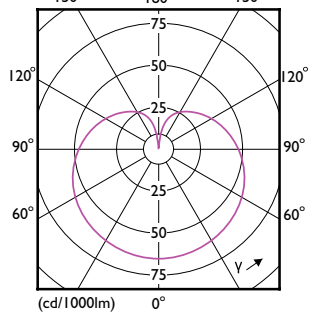

A-Shape LED

Order Code	Full Product Name	T-Ambient (Max)	T-Ambient (Min)	T-Case Maximum (Nom)
578633	12A19/LED/950/FR/ Glass/E26/DIM 1FB T20	113 °F	-4 °F	-

A-Shape LED

A-Shape LED

A-Shape LED

A-Shape LED

(cd/1000lm) 0°