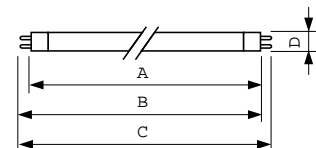

## Schéma dimensionnel

Product	D (max)	A (max)	B (max)	B (min)	C (max)
MASTER TL5 HO	17 mm	1149.0 mm	1156.1 mm	1153.7 mm	1163.2 mm
ActiViva Active 54W 1SL/40					