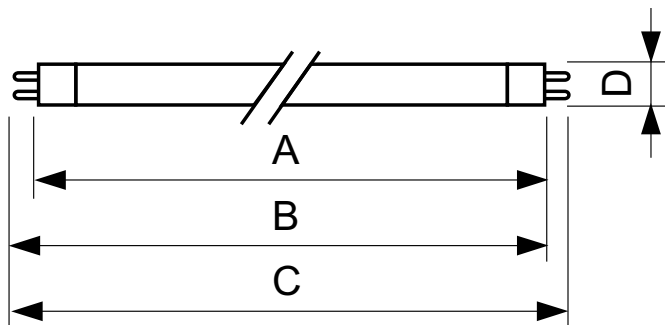

## Dimensional drawing

Product	D (max)	A (max)	B (max)	B (min)	C (max)
TL5 EssentialView 14W/865	17.0 mm	549.0 mm	556.1 mm	553.7 mm	563.2 mm
1SL/40					