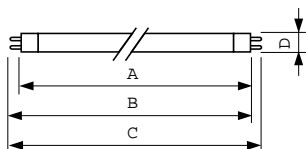

## Maatschets

Product	D (max)	A (max)	B (max)	B (min)	C (max)
MASTER TL5 HE Secura 35W/840 UNP/40	17 mm	1449.0 mm	1456.1 mm	1453.7 mm	1463.2 mm
MASTER TL5 HE Secura 28W/840 UNP/40	17 mm	1149.0 mm	1156.1 mm	1153.7 mm	1163.2 mm