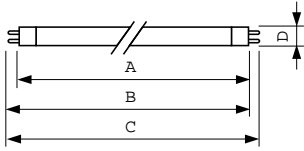

MASTER TL5 High Output

Versions

MASTER TL5 High Output

Dimensional drawing

Product	D (max)	A (max)	B (max)	B (min)	C (max)
MASTER TL5 HO 80W/865 SLV/40	17 mm	1449.0 mm	1456.1 mm	1453.7 mm	1463.2 mm
MASTER TL5 HO 80W/840 SLV/40	17 mm	1449.0 mm	1456.1 mm	1453.7 mm	1463.2 mm
MASTER TL5 HO 80W/840 UNP/40	17 mm	1449.0 mm	1456.1 mm	1453.7 mm	1463.2 mm
MASTER TL5 HO 80W/830 SLV/40	17 mm	1449.0 mm	1456.1 mm	1453.7 mm	1463.2 mm
MASTER TL5 HO 54W/865 SLV/40	17 mm	1149.0 mm	1156.1 mm	1153.7 mm	1163.2 mm
MASTER TL5 HO 54W/840 SLV/40	17 mm	1149.0 mm	1156.1 mm	1153.7 mm	1163.2 mm
MASTER TL5 HO 54W/840 UNP/40	17 mm	1149.0 mm	1156.1 mm	1153.7 mm	1163.2 mm
MASTER TL5 HO 54W/830 SLV/40	17 mm	1149.0 mm	1156.1 mm	1153.7 mm	1163.2 mm
MASTER TL5 HO 39W/865 SLV/40	17 mm	849.0 mm	856.1 mm	853.7 mm	863.2 mm
MASTER TL5 HO 39W/840 SLV/40	17 mm	849.0 mm	856.1 mm	853.7 mm	863.2 mm
MASTER TL5 HO 39W/830 SLV/40	17 mm	849.0 mm	856.1 mm	853.7 mm	863.2 mm
MASTER TL5 HO 24W/865 SLV/40	17 mm	549.0 mm	556.1 mm	553.7 mm	563.2 mm
MASTER TL5 HO 24W/840 SLV/40	17 mm	549.0 mm	556.1 mm	553.7 mm	563.2 mm
MASTER TL5 HO 24W/830 SLV/40	17 mm	549.0 mm	556.1 mm	553.7 mm	563.2 mm
MASTER TL5 HO 49W/865 SLV/40	17 mm	1449.0 mm	1456.1 mm	1453.7 mm	1463.2 mm
MASTER TL5 HO 49W/840 SLV/40	17 mm	1449.0 mm	1456.1 mm	1453.7 mm	1463.2 mm
MASTER TL5 HO 49W/840 UNP/40	17 mm	1449.0 mm	1456.1 mm	1453.7 mm	1463.2 mm
MASTER TL5 HO 49W/830 SLV/40	17 mm	1449.0 mm	1456.1 mm	1453.7 mm	1463.2 mm