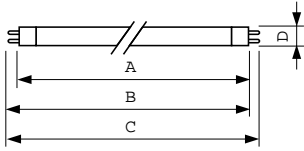

MASTER TL5 High Output

Versions

G5, T5

MASTER TL5 High Output

Dimensional drawing

Product	D (max)	A (max)	B (max)	B (min)	C (max)
MASTER TL5 HO 80W/865 SLV/40	17 mm	1449.0 mm	1456.1 mm	1453.7 mm	1463.2 mm
MASTER TL5 HO 80W/840 SLV/20	17 mm	1449.0 mm	1456.1 mm	1453.7 mm	1463.2 mm
MASTER TL5 HO 80W/840 SLV/40	17 mm	1449.0 mm	1456.1 mm	1453.7 mm	1463.2 mm
MASTER TL5 HO 80W/840 UNP/40	17 mm	1449.0 mm	1456.1 mm	1453.7 mm	1463.2 mm
MASTER TL5 HO 80W/830 SLV/40	17 mm	1449.0 mm	1456.1 mm	1453.7 mm	1463.2 mm
MASTER TL5 HO 80W/830 UNP/40	17 mm	1449.0 mm	1456.1 mm	1453.7 mm	1463.2 mm
MASTER TL5 HO 54W/865 SLV/40	17 mm	1149.0 mm	1156.1 mm	1153.7 mm	1163.2 mm
MASTER TL5 HO 54W/840 SLV/20	17 mm	1149.0 mm	1156.1 mm	1153.7 mm	1163.2 mm
MASTER TL5 HO 54W/840 SLV/40	17 mm	1149.0 mm	1156.1 mm	1153.7 mm	1163.2 mm
MASTER TL5 HO 54W/840 UNP/40	17 mm	1149.0 mm	1156.1 mm	1153.7 mm	1163.2 mm
MASTER TL5 HO 54W/830 SLV/20	17 mm	1149.0 mm	1156.1 mm	1153.7 mm	1163.2 mm
MASTER TL5 HO 54W/830 SLV/40	17 mm	1149.0 mm	1156.1 mm	1153.7 mm	1163.2 mm
MASTER TL5 HO 54W/830 UNP/40	17 mm	1149.0 mm	1156.1 mm	1153.7 mm	1163.2 mm
MASTER TL5 HO 39W/865 SLV/40	17 mm	849.0 mm	856.1 mm	853.7 mm	863.2 mm
MASTER TL5 HO 39W/840 SLV/20	17 mm	849.0 mm	856.1 mm	853.7 mm	863.2 mm
MASTER TL5 HO 39W/840 SLV/40	17 mm	849.0 mm	856.1 mm	853.7 mm	863.2 mm
MASTER TL5 HO 39W/840 UNP/40	17 mm	849.0 mm	856.1 mm	853.7 mm	863.2 mm
MASTER TL5 HO 39W/830 SLV/40	17 mm	849.0 mm	856.1 mm	853.7 mm	863.2 mm
MASTER TL5 HO 24W/865 SLV/40	17 mm	549.0 mm	556.1 mm	553.7 mm	563.2 mm
MASTER TL5 HO 24W/840 1SL/20	17 mm	549.0 mm	556.1 mm	553.7 mm	563.2 mm
MASTER TL5 HO 24W/840 SLV/40	17 mm	549.0 mm	556.1 mm	553.7 mm	563.2 mm
MASTER TL5 HO 24W/840 UNP/40	17 mm	549.0 mm	556.1 mm	553.7 mm	563.2 mm
MASTER TL5 HO 24W/830 SLV/40	17 mm	549.0 mm	556.1 mm	553.7 mm	563.2 mm
MASTER TL5 HO 24W/830 UNP/40	17 mm	549.0 mm	556.1 mm	553.7 mm	563.2 mm
MASTER TL5 HO 49W/865 SLV/40	17 mm	1449.0 mm	1456.1 mm	1453.7 mm	1463.2 mm