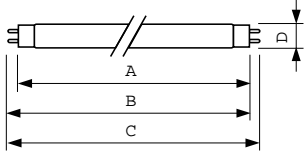

Boyutlu çizim

Product	D (max)	A (max)	B (max)	B (min)	C (max)
MST TL-D Reflex 18W/840 1 SLV/25	28 mm	589.8 mm	596.9 mm	594.5 mm	604 mm
MST TL-D Reflex 58W/840 1 SLV/25	28 mm	1500.0 mm	1507.1 mm	1504.7 mm	1514.2 mm
MST TL-D Reflex 36W/840 1 SLV/25	28 mm	1199.4 mm	1206.5 mm	1204.1 mm	1213.6 mm